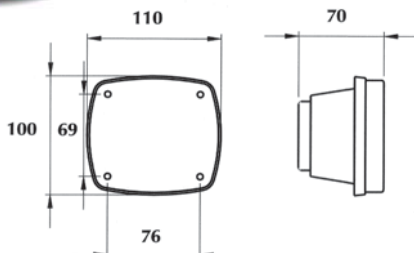

REF. NO.

YD-D-0233

YD-D-0722

YD-D-0723

YD-D-0724

YD-D-0739

YD-D-0740

MULTIPLE USE LAMP FOR FLUSH FITTING

amber

red

clear

LENS

Lens, amber

Lens, red

Lens, clear

ÇOK FONKSİYONLU LAMBA

sarı

YD-D-0233

kırmızı

YD-D-0722

şeffaf

YD-D-0723

LENS

sarı lens

YD-D-0724

kırmızı lens

YD-D-0739

şeffaf lens

YD-D-0740

E2

1x5W or 1x21W