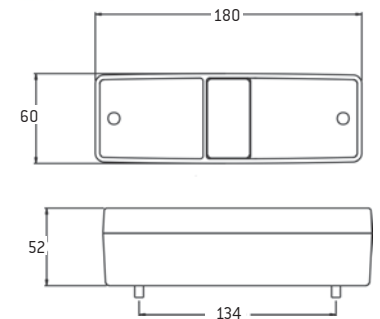

REF. NO.

TAIL - FLASHER LAMP - STOP

YD-D-0055
YD-D-0155
9612-M001Y00-A

Rear mounting with number plate illumination

LENS

With bulb

ARKA POZİSYON - SİNYAL - FREN

Arka plaka lambaları

YD-D-0055
YD-D-0155
9612-M001Y00-A

LENS

Ampullu

REF. NO.

TAIL - FLASHER LAMP - STOP - REFLEX REFLECTOR

YD-D-0016
YD-D-0118
YD-D-0016
YD-D-0118

Rear mounting

LENS

ARKA POZİSYON - SİNYAL - FREN - REFLEKS REFLEKTÖR

Arkadan montajlı

LENS

REF. NO.

FRONT POSITION - FLASHER LAMP - REFLEX REFLECTOR

YD-D-0054
YD-D-0630
YD-D-0054
YD-D-0630

Front mounting

LENS

ÖN POZİSYON - SİNYAL - REFLEKS REFLEKTÖR

Önden montajlı

LENS