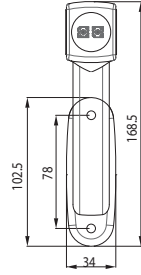

REF. NO.

9601-M002L00-A
9601-M002R00-A

9601-M002L00-A
9601-M002R00-A

LED MARKER LAMP 24V

red - clear - amber
With 1500mm click harness, left
With 1500mm click harness, right

LED UÇ HAT İŞARET LAMBASI (24V)

kırmızı - şeffaf - sarı lensli
1500mm klik tesisatlı, sol
1500mm klik tesisatlı, sağ