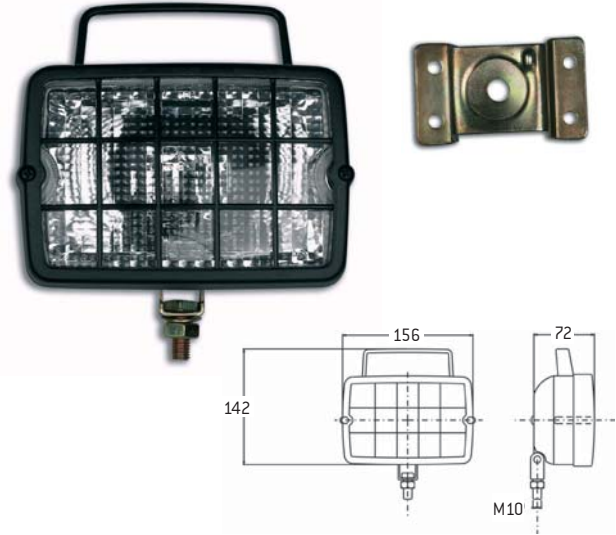

REF. NO.

YD-D-0031
YD-D-0127
YD-D-0032
YD-D-0685

LAMP

Lamp with handle
Lamp with grill and handle
Lamp with handle U-Shaped metal base
Lamp with handle grill U-Shaped metal base and grill

LAMBA

YD-D-0031
YD-D-0127
YD-D-0032
YD-D-0685

Tutamaklı
Tutamaklı ve kafesli
Tutamaklı ve kafesli
Tutamaklı, metal ayaklı, kafesli