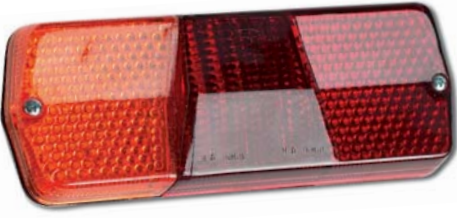

YD-D-0232

E2

REF. NO.

YD-D-0631
YD-D-0632
YD-D-0633

TAIL - STOP - FLASHER LAMP

Left, with illumination for number plates
Left
Right

LENS

left
right