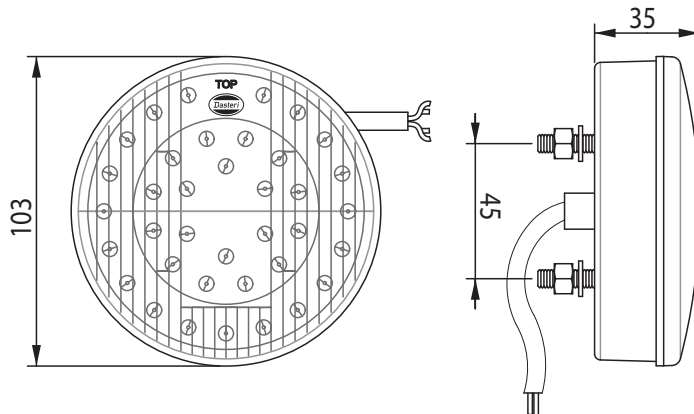

REF. NO.

YD-D-0221

3 FUNCTION LED LAMP, 12V (IP-67)

Stop - tail - flash, 38 leds

3 FONKSİYON LED LAMBA, 12V (IP-67)

Fren - arka pozisyon - sinyal, 38 ledli

YD-D-0221

REF. NO.

YD-D-0244

3 FUNCTION LED LAMP, 24V (IP-67)

Stop - tail - flash, 38 leds

3 FONKSİYON LED LAMBA, 24V (IP-67)

Fren - arka pozisyon - sinyal, 38 ledli

YD-D-0244