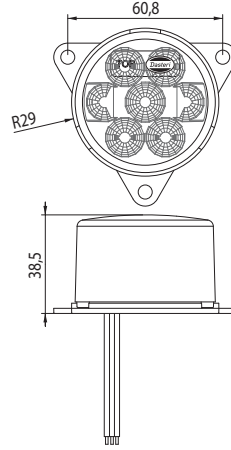

REF. NO.

MULTIPLE USE LED LAMP 9-33V

YD-D-0309
YD-D-0600

REAR FLASHER (D.I.) LED LAMP 9-33V
FRONT FLASHER (D.I.) LED LAMP 9-33V

ÇOK FONKSİYONLU LED LAMBA 9-33V

YD-D-0309
YD-D-0600

LED ARKA SİNYAL LAMBA 9-33V
LED ÖN SİNYAL LAMBA 9-33V