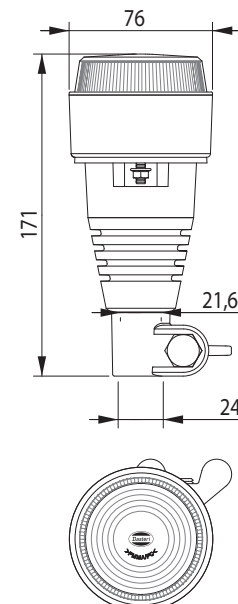

REF. NO.

YD-D-0347
YD-D-0456
YD-D-0457
YD-D-0207

YD-D-0347
YD-D-0456
YD-D-0457
YD-D-0207

FLASHING LED LAMP 10-30V (LED 3 mini light)
33 DIFFERENT PATTERNS

for amber color LEDS
for blue color LEDS
for red color LEDS
for white color LEDS