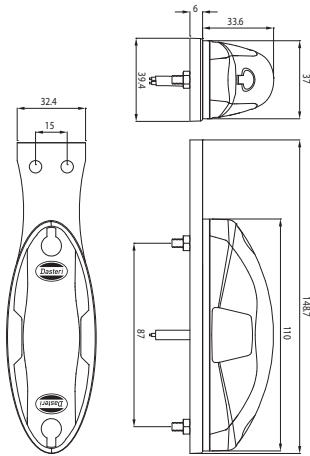

REF. NO.

YD-D-0615

YD-D-0617

YD-D-0615

YD-D-0617

2 FUNCTION LED MARKER LAMP (10-30V)
2 FONKSİYONLU LED İŞARET LAMBASI (10-30V)

LED MARKER LAMP WITH BRACKET
with 1m cable

front position - rear position

LED MARKER LAMP WITH BRACKET
with 2 pole connector

front position - rear position

BRAKETLİ VE 1 METRE KABLOLU

Ön ve arka pozisyon

BRAKETLİ VE KONNEKTÖRLÜ

Ön ve arka pozisyon