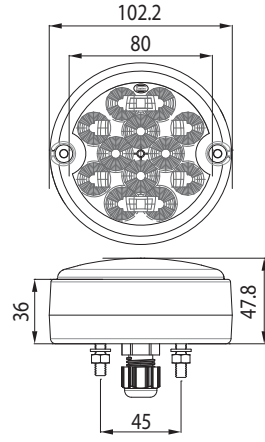

REF. NO.

YD-D-0372

YD-D-0372

**2 FUNCTION FRONT LED LAMP WITH
BASE 9-33V**

FRONT POSITION - FRONT FLASH

**2 FONKSİYON ÖN LED LAMBA 9-33V
ALT TABANLI**

ÖN POZİSYON - ÖN SİNYAL