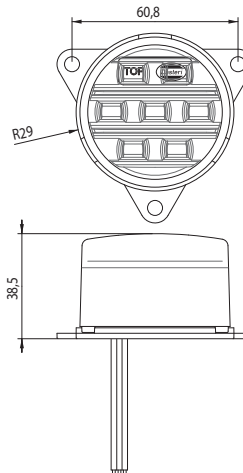

REF. NO.

MULTIPLE USE LED LAMP 9-33V

YD-D-0314

REVERSING LED LAMP 9-33V

ÇOK FONKSİYONLU LED LAMBA 9-33V

YD-D-0314

LED GERİ VİTES LAMBA 9-33V

REF. NO.