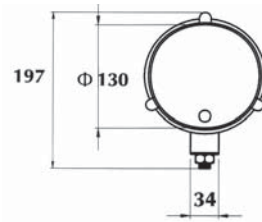

ÇALIŞMA LAMBASI

YD-D-0035

Asimetrik ışıklı