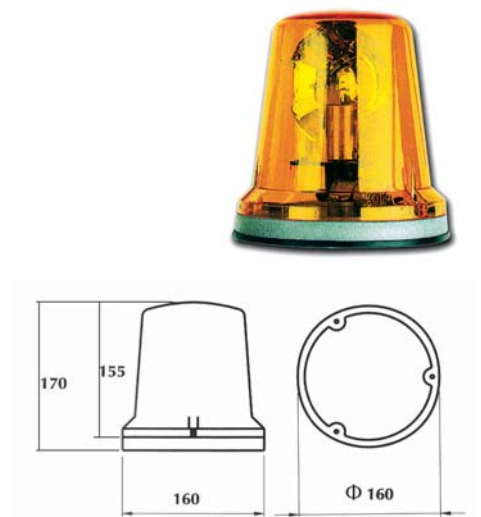

REF. NO.

YD-D-0063

ROTATING BEACON 12V - FLAT BASE
TEPE DÖNER LAMBA 12V - DÜZ ALT TABAN
amber dome / sarı lens

YD-D-0020

ROTATING BEACON 24V - FLAT BASE
TEPE DÖNER LAMBA 24V - DÜZ ALT TABAN
amber dome / sarı lens

YD-D-0505
YD-D-0506
YD-D-0507

DOMES   **LENS**
amber   sarı
red   kırmızı
blue   mavi

E2 12V 55W (H3)
24V 70W (H3)