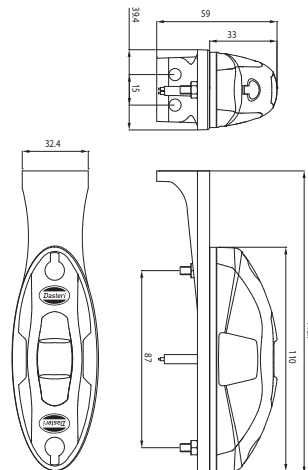

3 FUNCTION LED MARKER LAMP (10-30V)
3 FONKSİYONLU LED İŞARET LAMBASI (10-30V)

LED MARKER LAMP WITH ANGLED BRACKET
with 1m cable

front position - rear position - side marker lamp

YD-D-0620

LED MARKER LAMP WITH ANGLED BRACKET
with 2 pole connector

front position - rear position - side marker lamp

YD-D-0618

İÇE BAĞLANTILI BRAKETLİ VE 1M KABLOLU

Ön pozisyon - Arka pozisyon - Yan işaret lambası

YD-D-0620

İÇE BAĞLANTILI BRAKETLİ VE KONNEKTÖRLÜ

Ön pozisyon - Arka pozisyon - Yan işaret lambası

E9