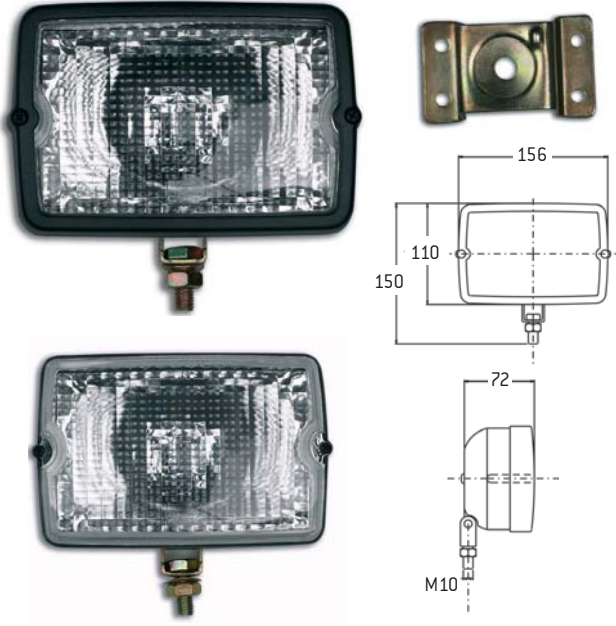

**WORK LAMPS WITH BULB
AMPULLÜ ÇALIŞMA LAMBALARI**

REF. NO.

YD-D-0033
YD-D-0124
YD-D-0684
YD-D-0126

LAMP

Lamp
Lamp with grill
Lamp with grill U-Shaped, metal base
Lamp with grill U-Shaped, metal base and grill