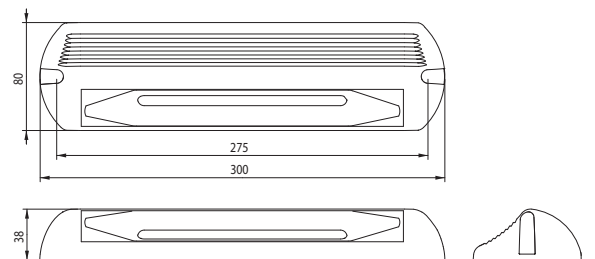

ZONE LIGHT WITH HIGH POWER LED
(10-30V)

YÜKSEK GÜÇLÜ LED BÖLGE AYDINLATMA
LAMBASI (10-30V)

REF. NO.

YD-D-0832

Zone light (1000 lm)

YD-D-0832

Yüksek güçlü (1000 lm)

INTERIOR LAMPS
İÇ AYDINLATMA LAMBALARI