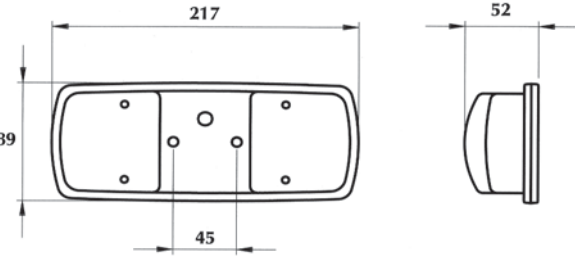

YD-D-0634
YD-D-0635

ARKA POZİSYON - FREN - SİNYAL

YD-D-0631
YD-D-0632
YD-D-0633

Sol, plaka lambalı
Sol
Sağ

LENS

YD-D-0634
YD-D-0635

sol
sağ

REF. NO.