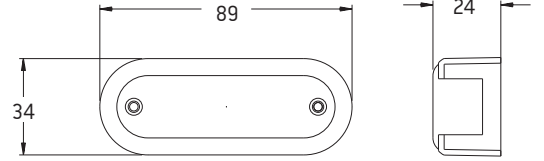

REF. NO.

YD-D-0388

YD-D-0774

YD-D-0388

YD-D-0774

FRONT POSITION / INTERIOR LAMP
/ SIDE MARKER WITH 6 LEDS, 24V

OUTSIDE LOOK: clear lens
INSIDE: clear led

OUTSIDE LOOK: clear lens
INSIDE: amber led

6 LEDLİ ÖN POZİSYON / İÇ AYDINLATMA /
YAN İŞARET LAMBASI (24V)

DIŞ GÖRÜNÜM: Şeffaf lens
İÇ GÖRÜNÜM: Beyaz led

DIŞ GÖRÜNÜM: Şeffaf lens
İÇ GÖRÜNÜM: Sarı led