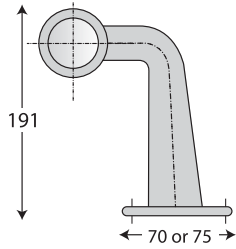

REF. NO.

YD-D-0234

YD-D-0231

YD-D-0268

YD-D-0234

YD-D-0231

YD-D-0268

MARKER LAMP

Red - Clear

LENS WITH 3 LEDS - FIXED

Red

Clear

LED UÇ HAT İŞARET LAMBASI

Kırmızı - Şeffaf

LENS + LED DEVRE

Kırmızı

Şeffaf

E2

12 VOLTS OR 24 VOLTS