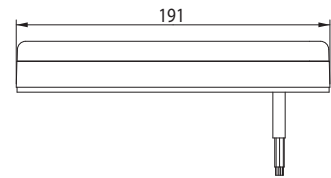

4 FONKSİYON LED KUYRUK LAMBA 9-33V (Sol)

Fren - Arka Pozisyon - Sinyal - Geri Vites