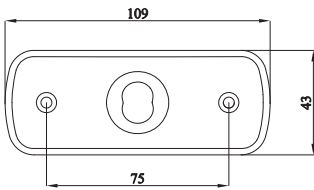

REF. NO.

3065-M001Y00-A
3065-M002Y00-A
3065-M003Y00-A

Led front position with socket 24V (1 Led)
Led front position with ttr cable harness 24V (1 Led)
Led front position with ttr trailight click cable harness 500mm. 24V (1 Led)

3065-M001Y00-A
3065-M002Y00-A
3065-M003Y00-A

Led ön pozisyon soketli 24V (1 Led)
Led ön pozisyon ttr kablo tesisatlı 24V (1 Led)
Led ön pozisyon ttr trailight klik tesisat 500mm. 24V (1 Led)

E9