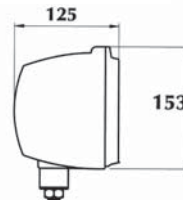

ÇALIŞMA LAMBASI

YD-D-0035

Asimetrik ışıklı