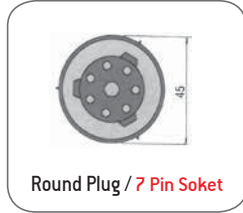

REF. No KOD No	REVERSING LAMP GERİ VİTES	REAR FOG ARKA SİS	DOUBLE TAIL & OUTLINE LAMP ARKA POZİSYON	REAR REFLEX REFLECTOR ARKA REFLEKS REFLEKTÖR	STOP FREN	FLASHER SİNYAL	SIDE REFLECTOR YAN İŞARET	NUMBER PLATE PLAKA LAMBASI	CABLE EXIT KABLO ÇIKIŞLI	ROUND PLUG SOKET
YD-D-0807 YD-D-0808	•	•	•	•	•	•	•		•	
YD-D-0809	•	•	•	•	•	•	•	•	•	
YD-D-0810 YD-D-0811	•	•	•	•	•	•	•			•
YD-D-0812	•	•	•	•	•	•	•	•		•