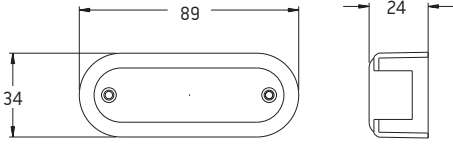

FRONT POSITION LED / SIDE MARKER LED / REAR POSITION LED / INTERIOR LAMP LED
ÖN POZİSYON (LED) / YAN İŞARET (LED) / ARKA POZİSYON (LED) / İÇ AYDINLATMA (LED)

REF. NO.

YD-D-0390

YD-D-0390

FRONT POSITION / INTERIOR
LAMP WITH 3 LEDS, 24V

OUTSIDE LOOK: clear lens
INSIDE: clear led

3 LEDLİ ÖN POZİSYON / İÇ AYDINLATMA LAMBASI (24V)

DIŞ GÖRÜNÜM : şeffaf lens
İÇ GÖRÜNÜM : beyaz led