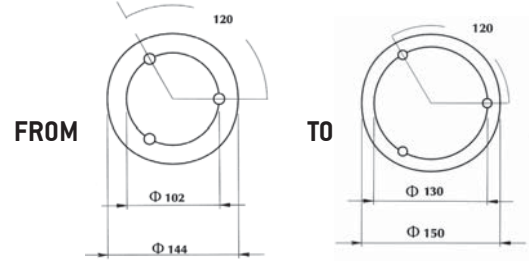

REF. NO.

YD-D-0833

MOUNTING BASE (Fastening on tube, flexible)

MONTAJ APARATI (Tepe ikaz ve çalışma lambaları)

Tepe ikaz lambaları (YD-D-0477 / YD-D-0481 /
YD-D-0485 / YD-D-0489 / YD-D-0340 / YD-D-0339 /
YD-D-0341 / YD-D-0500)

ve

Çalışma lambaları (YD-D-0364 / YD-D-0365 /
YD-D-0440 / YD-D-0265 / YD-D-0681 / YD-D-0289 /
YD-D-0682 / YD-D-0288 / YD-D-0683 / YD-D-0039)
için esnek montaj aparatı