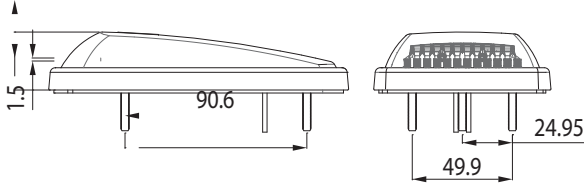

REF. NO.

FLASHER LAMP

YD-D-0073

Front or side mounting, amber

YD-D-0074

With long base

LENS

YD-D-0136

Lens, amber

SİNYAL LAMBA

YD-D-0073

Ön veya yan montajlı, sarı

YD-D-0074

Yüksek tabanlı, kırmızı

LENS

YD-D-0136

Sarı lens