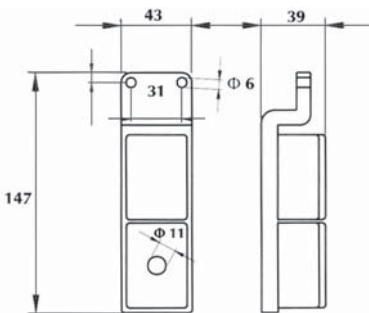

REF. NO.

YD-D-0147
YD-D-0755
YD-D-0756

END - OUTLINE MARKER, FLEXIBLE RUBBER SUPPORT

clear - red
red
amber

UÇ HAT İŞARET LAMBASI, KAUÇUK DESTEKLİ

YD-D-0147
YD-D-0755
YD-D-0756

şeffaf kırmızı
kırmızı
sarı

LENS

YD-D-0748
YD-D-0749
YD-D-0750

Clear - red
Amber
Red

LENS

YD-D-0748
YD-D-0749
YD-D-0750

şeffaf - kırmızı
sarı
kırmızı