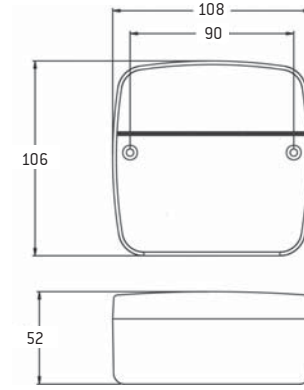

REF. NO.

TAIL - FLASHER LAMP - STOP

YD-D-0055
YD-D-0155
9612-M001Y00-A

Rear mounting with number plate illumination

LENS

With bulb

ARKA POZİSYON - SİNYAL - FREN

Arka plaka lambaları

YD-D-0055
YD-D-0155
9612-M001Y00-A

LENS

Ampullu