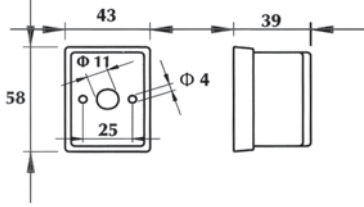

REF. NO.

YD-D-0145
YD-D-0751
YD-D-0752

END - OUTLINE MARKER, SURFACE MOUNTING

Lens clear & red
Lens all amber
Lens all red

UÇ HAT İŞARET LAMBASI

YD-D-0145
YD-D-0751
YD-D-0752

Şeffaf ve kırmızı lensli
Komple sarı lensli
Komple kırmızı lensli