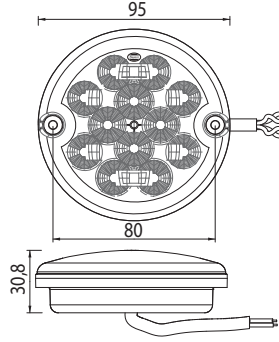

REF. NO.

YD-D-0376

YD-D-0376

1 FUNCTION REAR LED UNIT 9-33V

REAR FLASHER LED LAMP

1 FONKSİYON ARKA LED LAMBA 9-33V

ARKA SİNYAL

E4