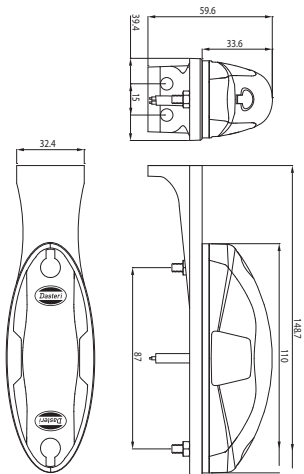

REF. NO.

YD-D-0619

YD-D-0621

YD-D-0619

YD-D-0621

2 FUNCTION LED MARKER LAMP (10-30V)
2 FONKSİYONLU LED İŞARET LAMBASI (10-30V)

LED MARKER LAMP WITH ANGLED BRACKET
with 1m cable

front position - rear position

LED MARKER LAMP WITH ANGLED BRACKET
with 2 pole connector

front position - rear position

İÇE BAĞLANTILI BRAKETLİ VE 1M KABLOLU

Ön ve arka pozisyon

İÇE BAĞLANTILI BRAKETLİ VE KONNEKTÖRLÜ

Ön ve arka pozisyon