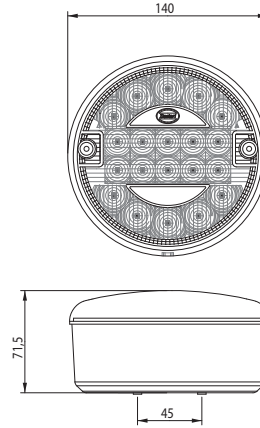

REF. NO.

YD-D-0306

YD-D-0306

1 FUNCTION LED LAMP 9-33V

FOG LAMP

1 FONKSİYON LED LAMBA 9-33V

SİS

E4