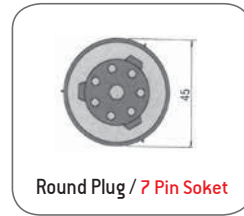

REF.No KOD No	REVERSING LAMP GERİ VİTES	REAR FOG ARKA SİS	DOUBLE TAIL & OUTLINE LAMP ARKA POZİSYON	REAR REFLEX REFLECTOR ARKA REFLEKS REFLEKTÖR	STOP FREN	FLASHER SİNYAL	SIDE REFLECTOR YAN İŞARET	NUMBER PLATE PLAKA LAMBASI	CABLE EXIT KABLO ÇIKIŞLI	ROUND PLUG SOKET	ROUND PLUG (7 pin) 7 PIN SOKET
YD-D-0798 YD-D-0799	•	•	•	•	•	•	•		•		
YD-D-0800	•	•	•	•	•	•	•		•		
YD-D-0801 YD-D-0802	•	•	•	•	•	•	•			•	
YD-D-0803	•	•	•	•	•	•	•			•	
YD-D-0804 YD-D-0805	•	•	•	•	•	•	•				ON THE SIDE
YD-D-0806	•	•	•	•	•	•	•				ON THE SIDE