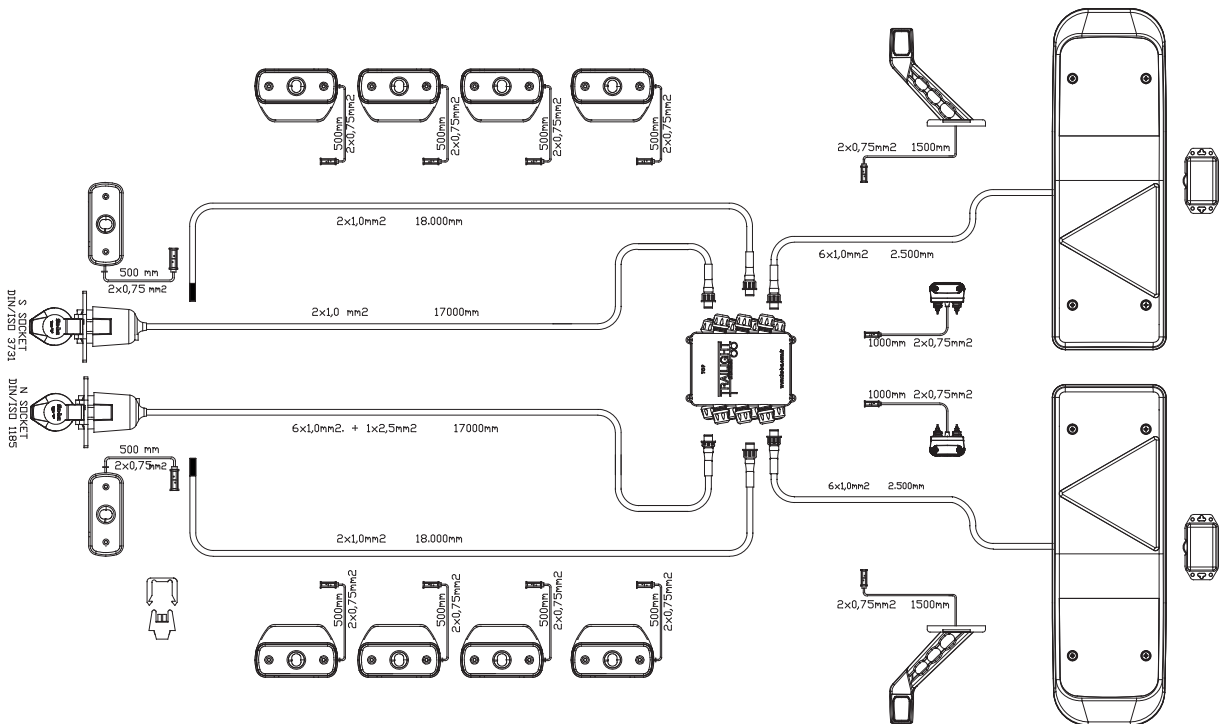

8518-K1T13B5P5-F KARYA (KARIA) TRAILIGHT SET T1355					
	K1	1580-M206R00-A	J.B.MULTILAMP STOP LAMBASI SAĞ J.B MULTILAMP TAIL LAMP RIGHT	1 Ad./Pcs	2.500 mm kablo/harness
		1581-M206L00-A	J.B.MULTILAMP STOP LAMBASI LEFT J.B MULTILAMP TAIL LAMP LEFT	1 Ad./Pcs	2.500 mm kablo/harness
	T13	3036-M054Y30-A	J.B.YAN İŞARET LAMBASI DIŞA BAĞLANTI BRAKETLİ TEK LEDLİ J.B SIDEMARKER WITH SINGLE LED & OUTSIDE BRACKET	8 Ad./Pcs	500 mm(2x0,75) kablo/harness
	B5	9600-M009L00-A	J.B AMPULLU FLAMINGO UÇ HAT İŞARET LAMBASI SOL END-OUTLINE MARKER FLAMINGO LEFT WITH BULB	1 Ad./Pcs	1.500 mm [2x0,75] kablo/harness
		9600-M009R00-A	J.B FLAMINGO UÇ HAT İŞARET LAMBASI SAĞ END-OUTLINE MARKER FLAMINGO RIGHT WITH BULB	1 Ad./Pcs	1.500 mm [2x0,75] kablo/harness
	P5	3065-M011Y00-A	J.B ÖN POZİSYON LAMBASI TEK LEDLİ J.B FRONT POSITION WITH SINGLE LED	2 Ad./Pcs	500 mm [2x0,75] kablo/harness
		2030-M007Y10-A	J.B PLAKA LAMBASI LEDLİ J.B NUMBER PLATE LAMP WITH SINGLE LED	2 Ad./Pcs	1.500 mm [2x0,75] kablo/harness