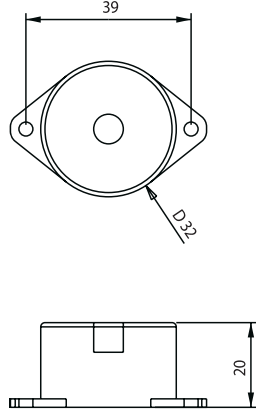

REF. NO.

9620-M001Y00-A

9620-M001Y00-A

INTERIOR BUZZER

dual voltage (12V / 24V)
70db, tone - pulse

GERİ İKAZ DÜDÜĞÜ

(12V / 24V)
TON : 70 db

REF. NO.

9619-M001Y00-A

9619-M001Y00-A

BACK HORN (BUZZER)

back horn dual voltage (12V / 24V)
88db in 12V and 94db in 24V
tone - pulse

GERİ İKAZ DÜDÜĞÜ

12V / 24V
TON: 12V için 88 db
TON: 24V için 94 db