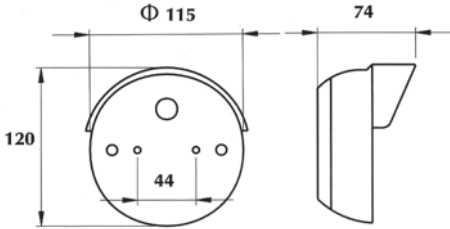

REF. NO.

YD-D-0669
YD-D-0670
YD-D-0671

TAIL - STOP - FLASHER LAMP

With illumination for number plates,
plastic housing
Without number plate illumination,
plastic housing

LENS

ARKA POZİSYON - FREN - SİNYAL

YD-D-0669
YD-D-0670
YD-D-0671

Plaka lambalı, plastik çerçevesi
Plaka lambası hariç , plastik çerçevesi

LENS