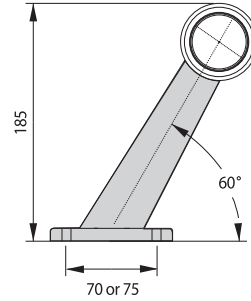

Şeffaf

YD-D-0237

YD-D-0231

YD-D-0268

12 VOLTS OR 24 VOLTS

REF. NO.

MARKER LAMP WITH 3 LED

YD-D-0794