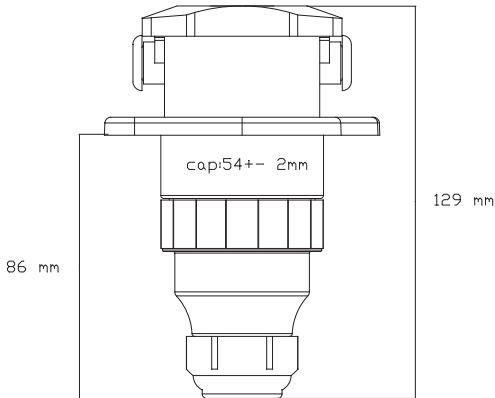

REF. NO.

9535-M001Y10-A

15 PIN SOCKET WITH TWO OUTPUT

9535-M002Y10-A

15 PIN SOCKET WITH SINGLE OUTPUT

9535-M001Y10-A

15 PINLİ SOKET ÇİFT ÇIKIŞLI

9535-M002Y10-A

15 PINLİ SOKET TEK ÇIKIŞLI