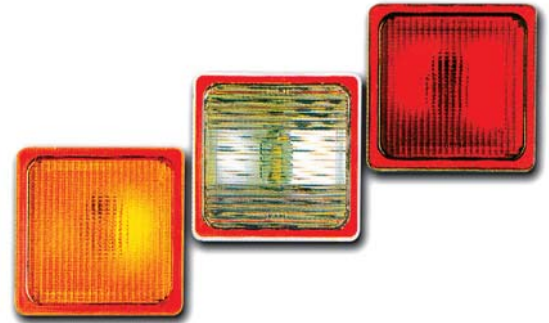

LENS

sarı
kırmızı
şeffaf

YD-D-0678

YD-D-0679

YD-D-0680

REF. NO.

YD-D-0232

TAIL - STOP - FLASHER REVERSING LAMP WITH REFLEX - REFLECTOR INCORPORATED