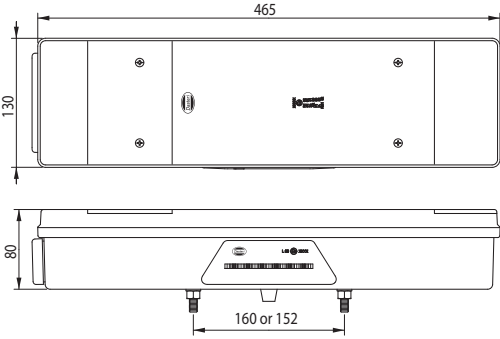

YD-D-0418

4 FUNCTION REAR LED LAMP 9-33V (Left)

Stop - Tail - Flasher - Reverse

4 FONKSİYON LED KUYRUK LAMBA 9-33V (Sol)

Fren - Arka Pozisyon - Sinyal - Geri Vites

7 - FUNCTION LED LAMP (24V)

7 - FONKSİYON - LED LAMBA (24V)