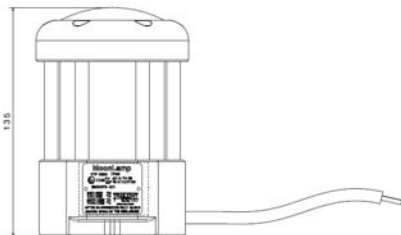

REF. NO.

1590-M001Y00-A	24V x 25W
1590-M002Y00-A	12V x 25W
1590-M003Y00-A	110V x 25W
1590-M004Y00-A	220V x 25W

Use	For marine & vechiles
Operating Conditions	+60 °C -30 °C
Bulb Voltage-Power	12V-24V DC and 110V-230V AC / 25W
Type of Bulb	BA15d.
Resistance	Atex Level 4
Lens	Tempered Glass
Housing Metarial	Aluminum die casting EN AC 43200 / AISi10Mg
Fixing	M6 inox imbus bolt A1
Cable gland	Nickel plated brass IP68 cable gland
Weight	1.500gr ± 50gr
Type of fixing	Horizontal - Vertical positions axis of bolt connection is 95mm.

CABLE

Conductive	Annealed stranded flexible copper wires
Isolation	Rubber compound (HD 22.1S4 / EI4) (50525-2-21)
Sheath	Rubber (HD 22.1 S4 / EM3)
Color	Black
Flame retardancy	DIN VDE 0482 Part 265-2-1, EN 50265-2-1, IEC 60332-1
Ozone Resistance	DIN VDE 0472 Part 805
Warning of danger	Before opening the enclosure make that the apparatus is disconnected from the voltage

Kullanım yeri	Her türlü kara deniz araçları
Çalışma koşulları	+60 °C -30 °C
Ampul Voltaj - Gücü	12V-24V DC and 110V-230V AC / 25W
Ampul tipi	BA15d.
Dayanım	T4 seviye ısıya, gaza, patlamaya dayanıklı / Atex Level 4
Lens	Isıya dayanıklı temper cam
Gövde Malzemesi	Aluminyum
Bağlantı	M6 ikili cıvata ile
Rakor	Nikel kaplamalı pirinç IP68
Ağırlık	1.500gr ± 50gr
Bağlantı yeri - şekli	Yatay - dikey (düz/ters) pozisyonda cıvata bağlantı eksenini 95mm. olacak, lamba ağırlığını taşıyacak şekilde

KABLO

İletken	Bükülü tavlı bakır teller (HD 383 Class 5)
İzolasyon	Kauçuk bileşik (HD 22.1S4 / EI4) (50525-2-21)
Dış kılıf	Kauçuk bileşik (HD 22.1 S4 / EM3)
Renk	Siyah
Yanmazlık	DIN VDE 0482 Part 265-2-1, EN 50265-2-1, IEC 60332-1
Ozon dayanımı	DIN VDE 0472 Part 805
Tehlike uyarısı	Enerji kestikten sonra aç