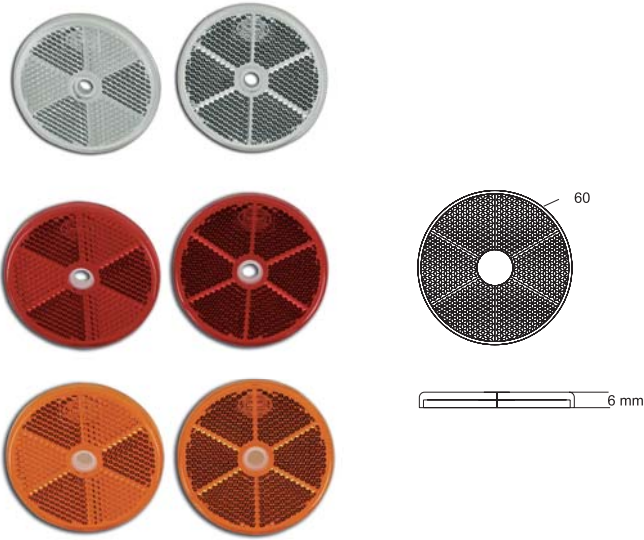

REF. NO.

9078-M001Y00-A
9077-M001Y00-A
9076-M001Y00-A

REFLEX-REFLECTOR ϕ 60mm

Mounting with screw or adhesive band

Amber
Red
Clear

REFLEKS REFLEKTÖR ϕ 60mm

Vida veya çift taraf yapışkanlı bant ile montaj

9078-M001Y00-A
9077-M001Y00-A
9076-M001Y00-A

sarı
kırmızı
şeffaf

E2