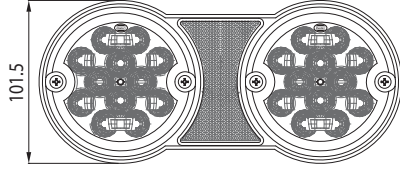

RIGHT
STOP - TAIL - FLASHER - AND REFLEX REFLECTOR - REVERSING LAMP (E4)

LEFT
STOP - TAIL - FLASHER - AND REFLEX REFLECTOR - REAR FOG (E4)

SAĞ
FREN - ARKA POZİSYON - SİNYAL - REFLEKS REFLEKTÖR - GERİ VİTES (E4)

SOL
FREN - ARKA POZİSYON - SİNYAL - REFLEKS REFLEKTÖR - ARKA SİS (E4)

Dust - Tight : IP 6X
Toz Geçirmezlik : IP 6X
Water - Tight : IP X7
Su Geçirmezlik : IP X7