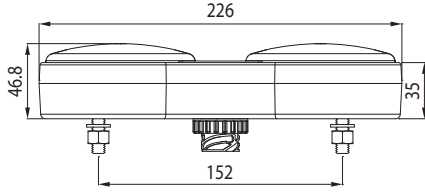

RIGHT
STOP - TAIL - FLASHER - AND REFLEX REFLECTOR - REVERSING LAMP (E4)

LEFT
STOP - TAIL - FLASHER - AND REFLEX REFLECTOR - REAR FOG (E4)

SAĞ
FREN - ARKA POZİSYON - SİNYAL - REFLEKS REFLEKTÖR - GERİ VİTES (E4)

SOL
FREN - ARKA POZİSYON - SİNYAL - REFLEKS REFLEKTÖR - ARKA SİS (E4)

Dust - Tight : IP 6X
Toz Geçirmezlik : IP 6X
Water - Tight : IP X7
Su Geçirmezlik : IP X7