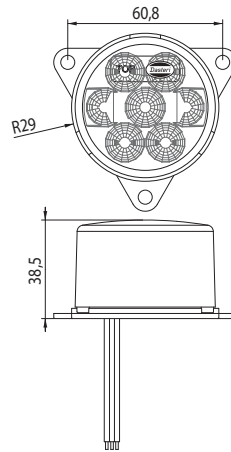

REF. NO.

MULTIPLE USE LED LAMP 9-33V

YD-D-0310

TAIL AND STOP LED LAMP 9-33V

ÇOK FONKSİYONLU LED LAMBA 9-33V

YD-D-0310

LED ARKA POZİSYON VE FREN LAMBASI 9-33V