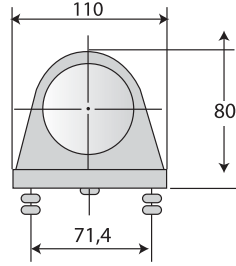

LENS + LED DEVRE

Kırmızı

Şeffaf

YD-D-0794

YD-D-0231

YD-D-0268

12 VOLTS OR 24 VOLTS

REF. NO.