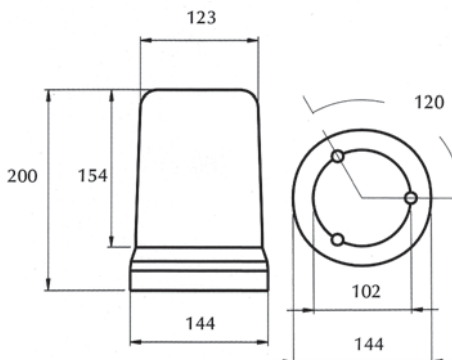

REF. NO.

YD-D-0058

ROTATING BEACON 12V - MAGNETIC BASE
TEPE DÖNER LAMBA 12V - MIKNATIS ve
ÇAKMAK GİRİŞ KABLOLU
amber dome / sarı lens

YD-D-0025

ROTATING BEACON 24V - MAGNETIC BASE
TEPE DÖNER LAMBA 24V - MIKNATIS ve
ÇAKMAK GİRİŞ KABLOLU
amber dome / sarı lens

YD-D-0474
YD-D-0475
YD-D-0476

DOME   **LENS**
amber   sarı
red   kırmızı
blue   mavi