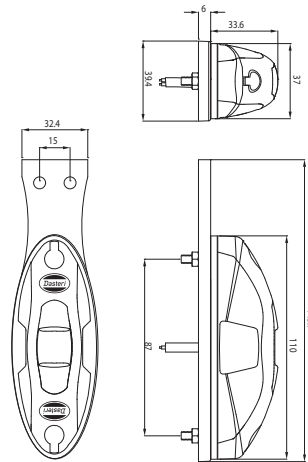

3 FUNCTION LED MARKER LAMP (10-30V)
3 FONKSİYONLU LED İŞARET LAMBASI (10-30V)

LED MARKER LAMP WITH BRACKET
with 1m cable

front position - rear position - side marker lamp

YD-D-0616

LED MARKER LAMP WITH BRACKET
with 2 pole connector

front position - rear position - side marker lamp

YD-D-0614

DÜZ BRAKETLİ 1 METRE KABLOLU

Ön pozisyon - Arka pozisyon - Yan işaret lambası

YD-D-0616

DÜZ BRAKETLİ VE KONNEKTÖRLÜ

Ön pozisyon - Arka pozisyon - Yan işaret lambası

E9