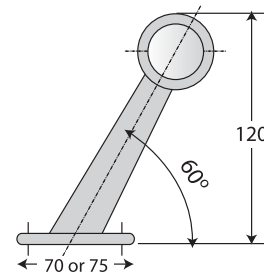

MARKER LAMP

With harness without bulb
With click harness and bulb

LENS

Red
Clear

UÇ HAT İŞARET LAMBASI

Tesisatlı, ampulsüz
Klik tesisatlı ve ampullü

LENS

Kırmızı
Şeffaf