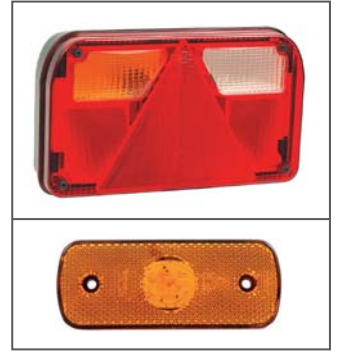

13 PIN SOCKET & SIDEMARKER SETS FOR 12V VEHICLE TRAILERS
12V ARAÇLAR İÇİN 13 PIN SOKETLİ & YAN İŞARET LAMBALI ELEKTRİK SETİ