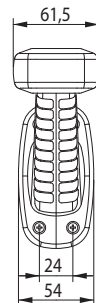

LED UÇ HAT İŞARET LAMBASI (9-33V)

kırmızı - şeffaf - sarı lensli (Sağ dikey montajlı)
kırmızı - şeffaf - sarı lensli (Sol dikey montajlı)

kırmızı - şeffaf - sarı lensli (Sağ yatay montajlı)
kırmızı - şeffaf - sarı lensli (Sol yatay montajlı)