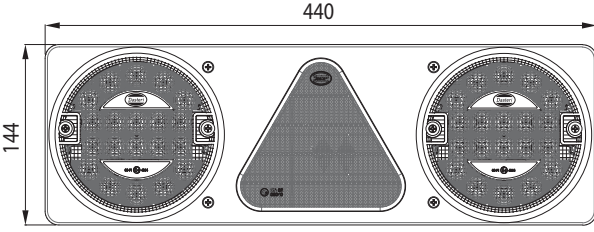

YD-D-0307

1 FONKSİYON LED LAMBA 9-33V

LED GERİ VİTES LAMBA 9-33V

E11

LOW BATTERY CONSUMPTION

DÜŞÜK ENERJİ TÜKETİMİ

RIGHT
REVERSING LAMP - TAIL - STOP - FLASHER (E4)
TRIANGLE-REFLEX REFLECTOR AND SIDE MARKER LED LAMP (E2)