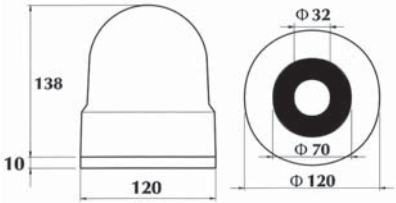

REF. NO.

YD-D-0069

ROTATING BEACON 12V - MAGNETIC BASE
TEPE DÖNER LAMBA 12V - MIKNATIS ve
ÇAKMAK GİRİŞ KABLOLU
amber dome / sarı lensli

YD-D-0022

ROTATING BEACON 24V - MAGNETIC BASE
TEPE DÖNER LAMBA 24V - MIKNATIS ve
ÇAKMAK GİRİŞ KABLOLU
amber dome / sarı lensli

YD-D-0508
YD-D-0509
YD-D-0510

DOME   **LENS**
amber   sarı
red   kırmızı
blue   mavi

FOR AMBER
SARI LENSİLİ İÇİN