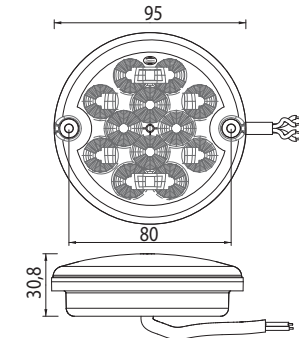

REF. NO.

YD-D-0375

YD-D-0375

3 FUNCTION REAR LED UNIT 9-33V

STOP - TAIL - FLASH

3 FONKSİYON ARKA LED LAMBA 9-33V

FREN - ARKA POZİSYON - SİNYAL