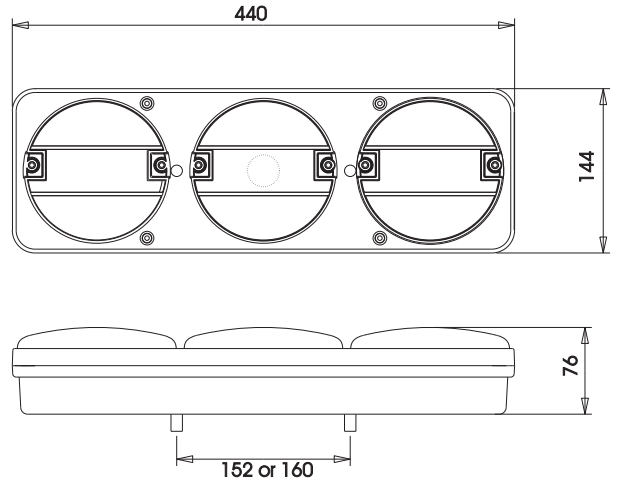

KOD No REF. No	REVERSING LAMP GERİ VİTES	REAR FOG ARKA SİS	DOUBLE TAIL LAMP ARKA POZİSYON (ÇİFT)	DOUBLE STOP FREN (ÇİFT)	DOUBLE FLASHER SİNYAL (ÇİFT)	SIDE MARKER YAN İŞARET	CABLE EXIT GROMET	ROUND PLUG 7 PIN SOKET	ALL LED LAMPS WITH COLORED LENS ŞEFFAF LENS
YD-D-0345	•		•	•	•	•	•		•
YD-D-0346		•	•	•	•	•	•		•
YD-D-0447	•		•	•	•	•			•
YD-D-0448		•	•	•	•	•		•	•