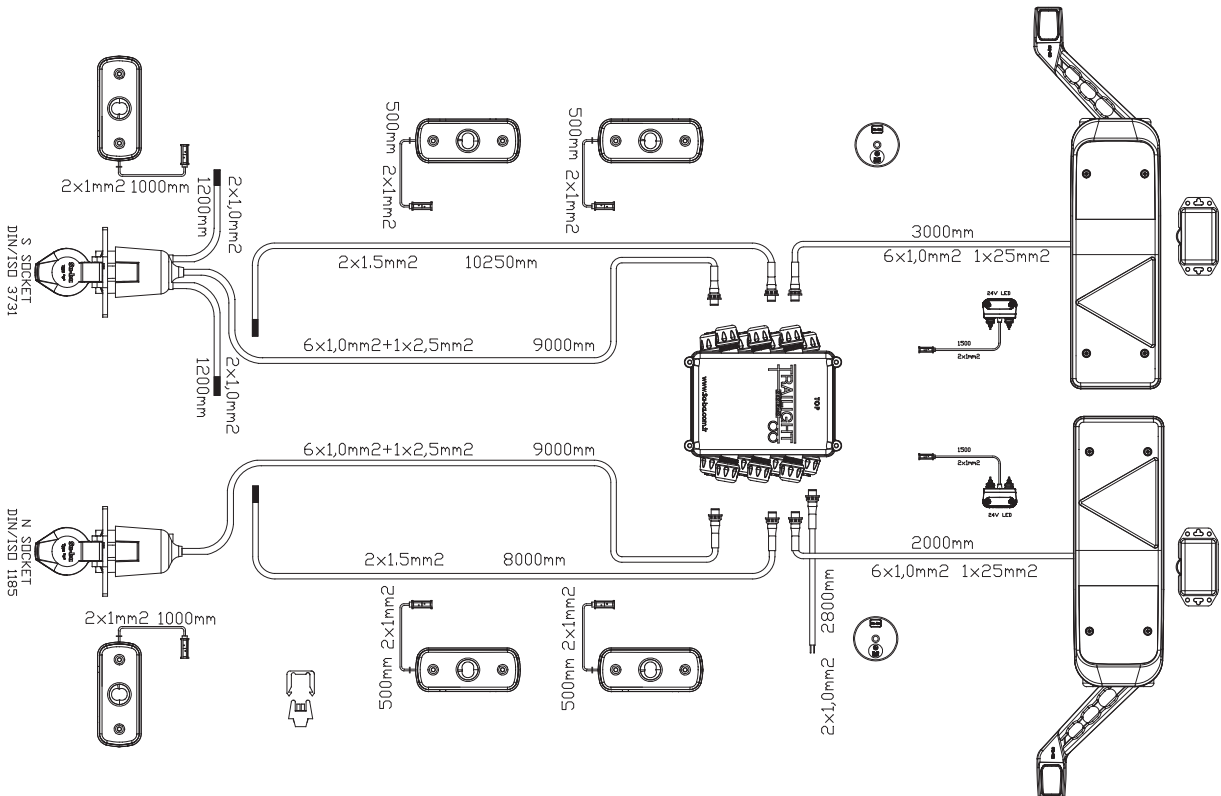

8509-K2T03B0P4-F KARYA (KARIA) TRAILIGHT SET T304					
	K2	1580-M218R00-A	J.B.MULTILAMP STOP LAMBASI UÇ HAT İŞARET LAMBALI SAĞ J.B MULTILAMP TAIL LAMP WITH END OUTLINE MARKER RIGHT	1 Ad../Pcs	3000 mm kablo/harness
		1581-M222L00-A	J.B.MULTILAMP STOP LAMBASI UÇ HAT İŞARET LAMBALI SOL J.B MULTILAMP TAIL LAMP WITH END OUTLINE MARKER LEFT	1 Ad../Pcs	2.000 mm kablo/harness
	T03	3036-M016Y30-A	J.B TEK LEDLİ YAN İŞARET LAMBASI J.B SIDEMARKER WITH SINGLE LED	4 Ad../Pcs	500 mm. kablo/harness
	P4	3065-M025Y00-A	J.B TEK LEDLİ ÖN POZİSYON LAMBASI J.B FRONT POSITION WITH SINGLE LED	2 Ad../Pcs	1000 mm.kablo/harne ss
		2030-M010Y10-A	J.B TEK LEDLİ PLAKA LAMBASI J.B NUMBER PLATE WITH SINGLE LED	2 Ad../Pcs	2000 mm kablo/harness