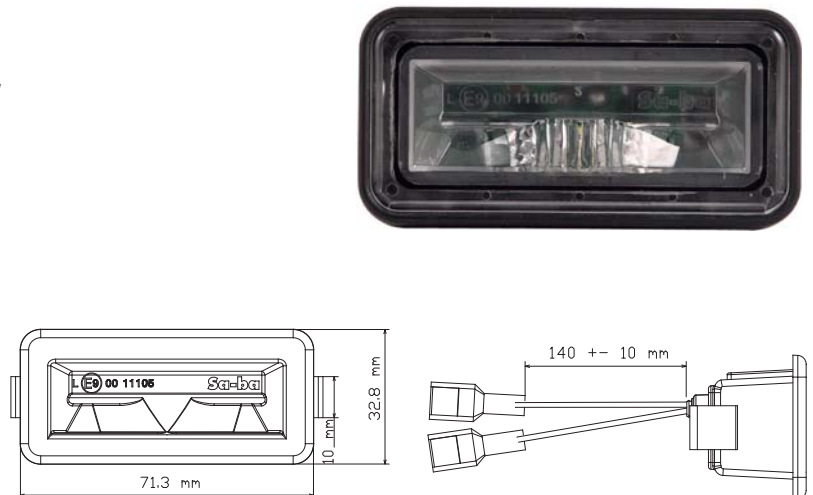

LED PLAKA LAMBASI

24V Led plaka lambası