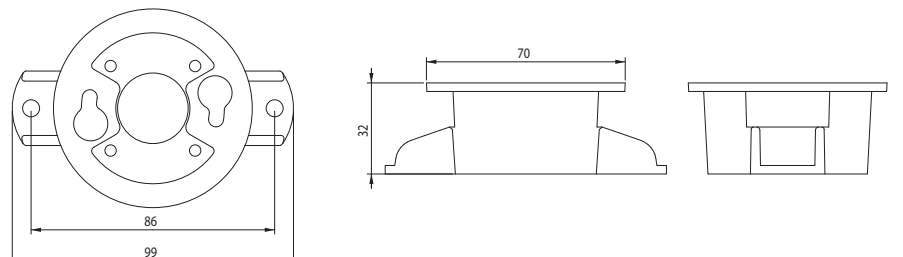

YD-D-0826 Mounting base

YD-D-0826 Montaj tabanlı

MOUNTING BASE for surface installation

YÜZEY MONTAJ TABANLI

REF. NO.

YD-D-0827 Mounting base

YD-D-0827 Montaj tabanlı

REF. NO.