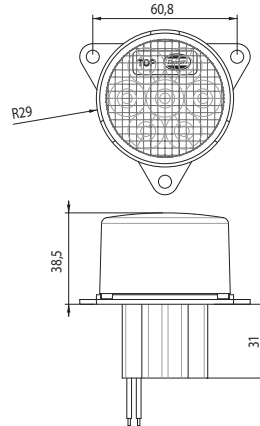

LED ARKA POZİSYON VE FREN LAMBASI 9-33V

REF. NO.

MULTIPLE USE LED LAMP 9-33V

YD-D-0313

FOG LED LAMP 9-33V

ÇOK FONKSİYONLU LED LAMBA 9-33V

YD-D-0313

LED SİS LAMBA 9-33V