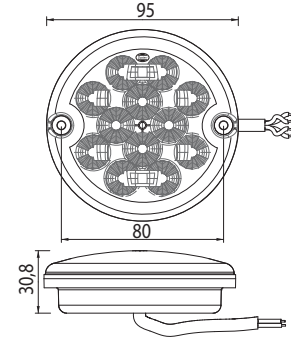

YD-D-0373

YD-D-0373

**3 FUNCTION REAR LED LAMP WITH
BASE 9-33V**

STOP - TAIL - FLASH

**3 FONKSİYON ARKA LED LAMBA 9-33V
ALT TABANLI**

FREN - ARKA POZİSYON - SİNYAL

REF. NO.

YD-D-0374