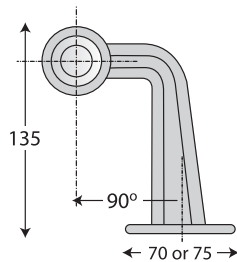

REF. NO.

9500-M006Y00-A
9500-M010Y00-A

YD-D-0176
YD-D-0177

9500-M006Y00-A
9500-M010Y00-A

YD-D-0176
YD-D-0177

MARKER LAMP

With harness without bulb
With click harness and bulb

LENS

Red
Clear

UÇ HAT İŞARET LAMBASI

Tesisatlı, ampulsüz
Klik tesisatlı ve ampullü

LENS

Kırmızı
Şeffaf

1x5W