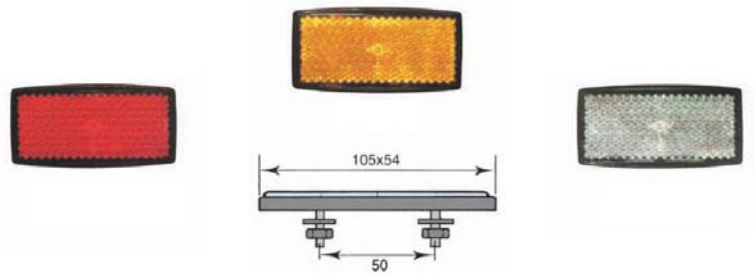

CİVATALI DİKDÖRTGEN REFLEKS REFLEKTÖR

RI-765R
RI-765A
RI-765I

Kırmızı
Sarı
Beyaz