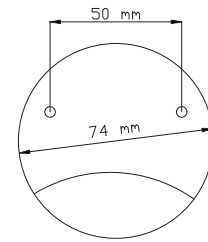

REF. NO.

4007-M005Y00-A

4007-M006Y20-A

4007-M007Y20-A

4007-M005Y00-A

4007-M006Y20-A

4007-M007Y20-A

INTERIOR LAMP

White lens

Red lens

Blue lens

Beyaz lensli

Kırmızı lensli

Mavi lensli