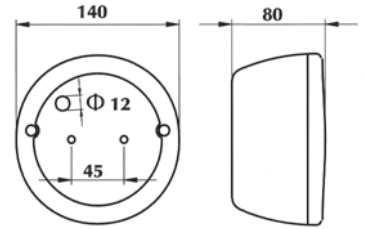

REF. NO.

TAIL - STOP - FLASHER LAMP

YD-D-0087

With illumination for number plate, plastic housing

YD-D-0056

Without number plate illumination, plastic housing

YD-D-0120

LENS

ARKA POZİSYON - FREN - SİNYAL

YD-D-0087

Plastik çerçevesi, plaka lambalı

YD-D-0056

Plaka lambaları hariç, plastik çerçevesi

YD-D-0120

LENS