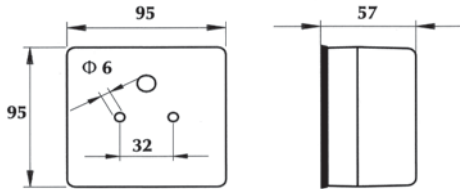

REF. NO.

YD-D-0744

YD-D-0261

YD-D-0745

YD-D-0741

YD-D-0742

YD-D-0743

MULTIPLE USE LAMP

amber, with rubber base for surface mounting

red, with rubber base for surface mounting

clear, with rubber base for surface mounting

LENS

Lens, amber

Lens, red

Lens, clear

ÇOK FONKSİYONLU LAMBA

Sarı, kauçuk tabanlı

YD-D-0744

Kırmızı, kauçuk tabanlı

YD-D-0261

Şeffaf, kauçuk tabanlı

YD-D-0745

LENS

sarı

YD-D-0741

kırmızı

YD-D-0742

şeffaf

YD-D-0743

E2

1x21W