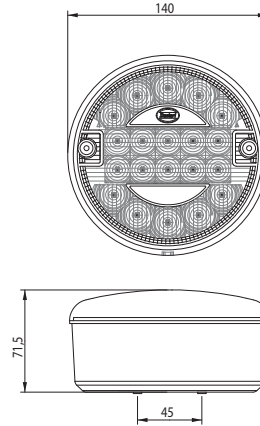

REF. NO.

YD-D-0307

YD-D-0307

1 FUNCTION LED LAMP 9-33V

REVERSING LAMP

1 FONKSİYON LED LAMBA 9-33V

GERİ VİTES

E4