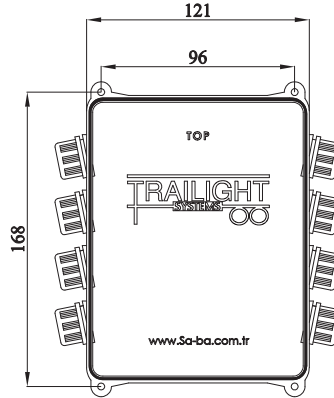

REF. NO.

TD010-06

JUNCTION BOX WITH 8 SOCKET

TD010-06

ELEKTRİK DAĞITIM KUTUSU 8 SOKETLİ