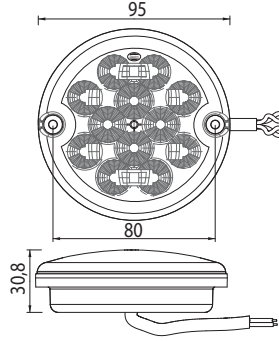

REF. NO.

YD-D-0377

YD-D-0377

2 FUNCTION REAR LED UNIT 9-33V

STOP - TAIL LED LAMP

2 FONKSİYON ARKA LED LAMBA 9-33V

FREN - ARKA SİNYAL

E4