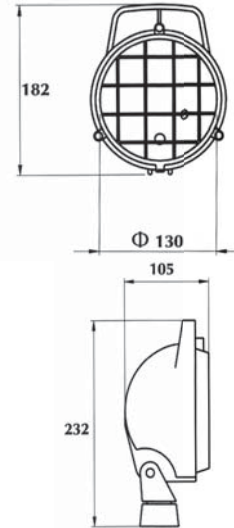

ÇALIŞMA LAMBASI H3 HALOJEN AMPULLÜ

YD-D-0690
YD-D-0691
YD-D-0036
YD-D-0092

Düz cam , switchli H3 12V
Kafesli, switchli H3 halojen ampullü 12V
Lensli, switchli H3 halojen ampullü 12V & 24V
Lensli, çerçevesli switchli H3 halojen ampullü 12V & 24V