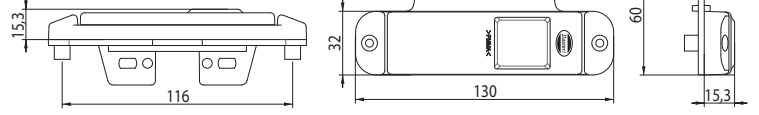

REF. NO.

9514-M001Y00-A
9517-M003Y00-A

SIDE - MARKER LAMP WITH 3 LEDS AND REFLEX - REFLECTOR WITH ANGLED BRACKET 9-33V

Amber lens 9-33V with cable 1000mm
With click harness (1000mm)

BRAKETLİ, 3 LEDLİ, REFLEKS REFLEKTÖRÜ YAN İŞARET LAMBASI (9-33V)

9514-M001Y00-A
9517-M003Y00-A

Sarı lensli 9-33V, 1000mm kablolu
Klik kablolu (1000mm)