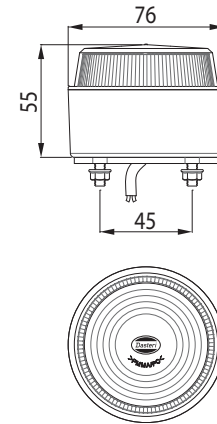

LED TEPE İKAZ LAMBASI 10-30V DC

YD-D-0485
YD-D-0486
YD-D-0487
YD-D-0488

sarı lensli
kırmızı lensli
mavi lensli
yeşil lensli