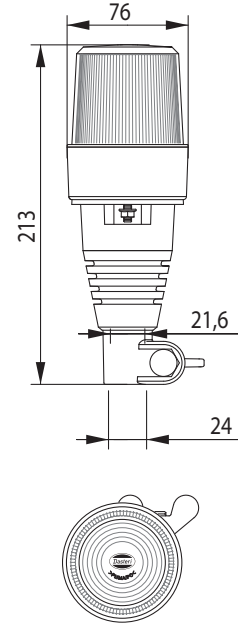

REF. NO.

YD-D-0481
YD-D-0482
YD-D-0483
YD-D-0484

LED FLASHING BEACON FASTENING ON TUBE
WITH FLEXIBLE BASE 10-30V DC

amber color lens
red color lens
blue color lens
green color lens

LED TEPE İKAZ LAMBASI CİVATA BAĞLANTILI 10-30V DC

YD-D-0481
YD-D-0482
YD-D-0483
YD-D-0484

sarı lensli
kırmızı lensli
mavi lensli
yeşil lensli