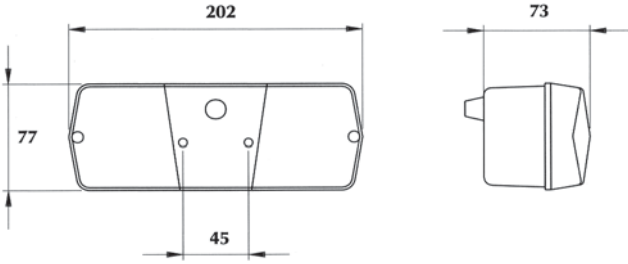

YD-D-0232

E2

REF. NO.

YD-D-0631
YD-D-0632
YD-D-0633

TAIL - STOP - FLASHER LAMP

Left, with illumination for number plates
Left
Right

LENS

left
right