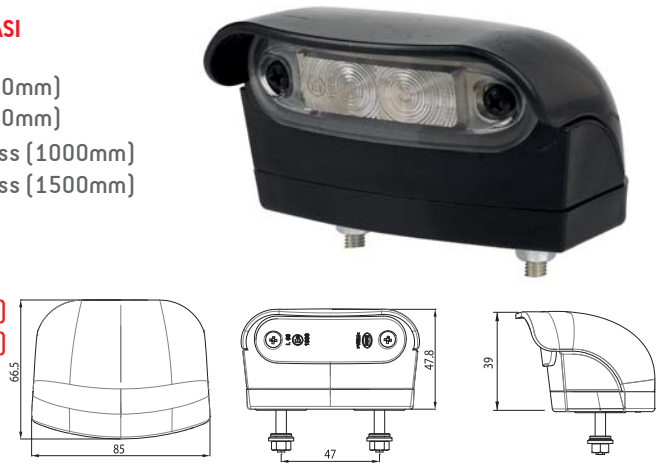

REF NO.

2030-M001Y10-A
2030-M011Y10-A
2030-M006Y10-A
2030-M007Y10-A

2030-M001Y10-A
2030-M011Y10-A
2030-M006Y10-A
2030-M007Y10-A

NUMBER PLATE LED LAMP / LED PLAKA LAMBASI

LED number plate lamp 24V with harness (750mm)
LED number plate lamp 12V with harness (750mm)
LED number plate lamp 24V with click harness (1000mm)
LED number plate lamp 24V with click harness (1500mm)

24V LED plaka lambası kablolu (750mm)
12V LED plaka lambası kablolu (750mm)
24V LED plaka lambası klik kablolu (1000mm)
24V LED plaka lambası klik kablolu (1500mm)