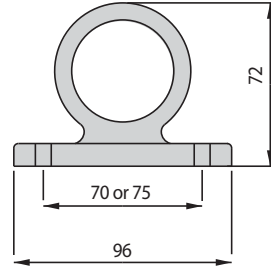

REF. NO.

MARKER LAMP WITH 3 LED

YD-D-0236

Red - Clear

YD-D-0231

Red

YD-D-0268

Clear

LENS WITH 3 LEDS - FIXED

3 LED UÇ HAT İŞARET LAMBASI

Kırmızı - Şeffaf

LENS + LED DEVRE

Kırmızı

Şeffaf

YD-D-0236

YD-D-0231

YD-D-0268

12 VOLTS OR 24 VOLTS