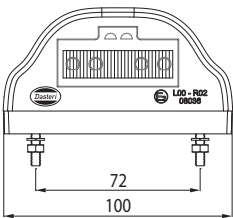

REF. NO.

YD-D-0736
YD-D-0208
YD-D-0768
YD-D-0769

NUMBER PLATE - REAR POSITION
LED LAMP

LED number plate - Tail lamp 12V
LED number plate - Tail lamp 24V
Lens unit 12V
Lens unit 24V

PLAKA LAMBASI - ARKA POZİSYON (LED)

YD-D-0736
YD-D-0208
YD-D-0768
YD-D-0769

LED plaka lambası - Arka pozisyon 12V
LED plaka lambası - Arka pozisyon 24V
Lens (12V)
Lens (24V)