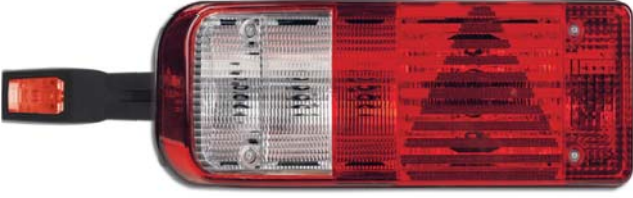

REVERSING LAMP - REAR DOUBLE POSITION - REAR FOG -
REFLEX REFLECTOR - STOP - END-OUTLINE MARKER - LED TAIL

GERİ VİTES - ARKA POZİSYON - ARKA SIS - REFLEKS REFLEKTÖR
FREN - UÇ HAT İŞARET LAMBASI - HİBRİT (LED/AMPUL)

E9