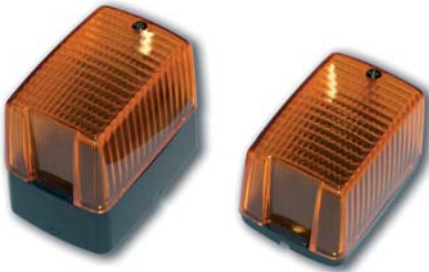

REF. NO.

FLASHER LAMP

YD-D-0073

Front or side mounting, amber

YD-D-0074

With long base

LENS

YD-D-0136

Lens, amber

SİNYAL LAMBA

YD-D-0073

Ön veya yan montajlı, sarı

YD-D-0074

Yüksek tabanlı, kırmızı

LENS

YD-D-0136

Sarı lens