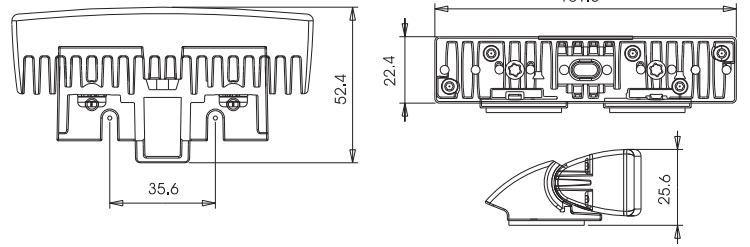

REF. NO.

YD-D-0409
YD-D-0462
YD-D-0463
YD-D-0464
YD-D-0387

FLASHING LED LAMP WITH 6 LED 10-30V
33 DIFFERENT PATTERNS

for amber color LEDS
for blue color LEDS
for red color LEDS
for white color LEDS
for blue-red color LEDS

6 LEDLİ FLAŞ LAMBA 10-30V

sarı ledli
mavi ledli
kırmızı ledli
beyaz ledli
mavi-kırmızı ledli

YD-D-0409
YD-D-0462
YD-D-0463
YD-D-0464
YD-D-0387

E8