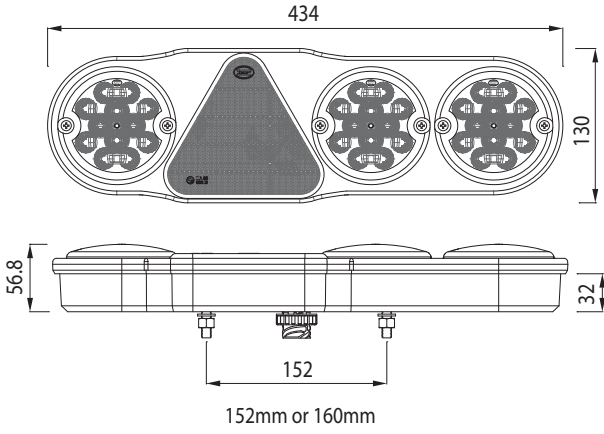

SİYAH LAMBA (1 FONKSİYON)

ARKA POZİSYON - FREN (2 FONKS.)

E4

REAR LAMPS LED / LED KUYRUK LAMBALARI

RIGHT
REVERSING LAMP - DOUBLE TAIL - DOUBLE STOP - DOUBLE FLASHER AND TRIANGLE-REFLEX REFLECTOR (E2) (E4)