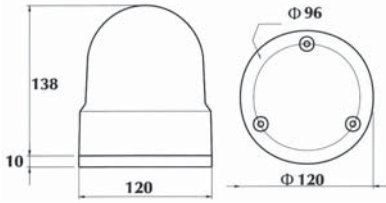

E9

12V 55W (H1)
24V 70W (H1)

REF. NO.

YD-D-0070

ROTATING BEACON 12V
TEPE DÖNER LAMBA 12V
amber dome / sarı lensli

YD-D-0071

ROTATING BEACON 24V
TEPE DÖNER LAMBA 24V
amber dome / sarı lensli

YD-D-0508
YD-D-0509
YD-D-0510