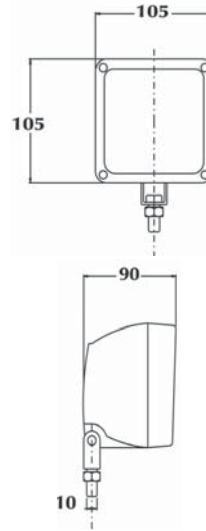

REF. NO.

YD-D-0039
YD-D-0034
YD-D-0517
YD-D-0687

WORK LAMP

Lamp
Lamp with U-Shaped metal base
Lamp with connector (IP - 67)
Lamp with connector and U-Shaped metal base (IP - 67)

REVERSING LAMP (ECE REG.23)

YD-D-0688
YD-D-0689

reversing lamp
reversing lamp with connector and U-Shaped metal base (IP - 67)

9602-M001Y00-A
9603-M001Y00-A

With bulb and harness
With bulb

ÇALIŞMA LAMBASI

YD-D-0039
YD-D-0034
YD-D-0517
YD-D-0687

Lamba
Metal ayaklı
Konnektörlü (IP - 67)
Konnektörlü metal ayaklı (IP-67)

GERİ VİTES LAMBASI (ECE REG.23)

YD-D-0688
YD-D-0689
9602-M001Y00-A
9603-M001Y00-A

Geri vites
Konnektörlü ve metal ayaklı (IP-67)
Tesisatlı ve ampullü
Ampullü