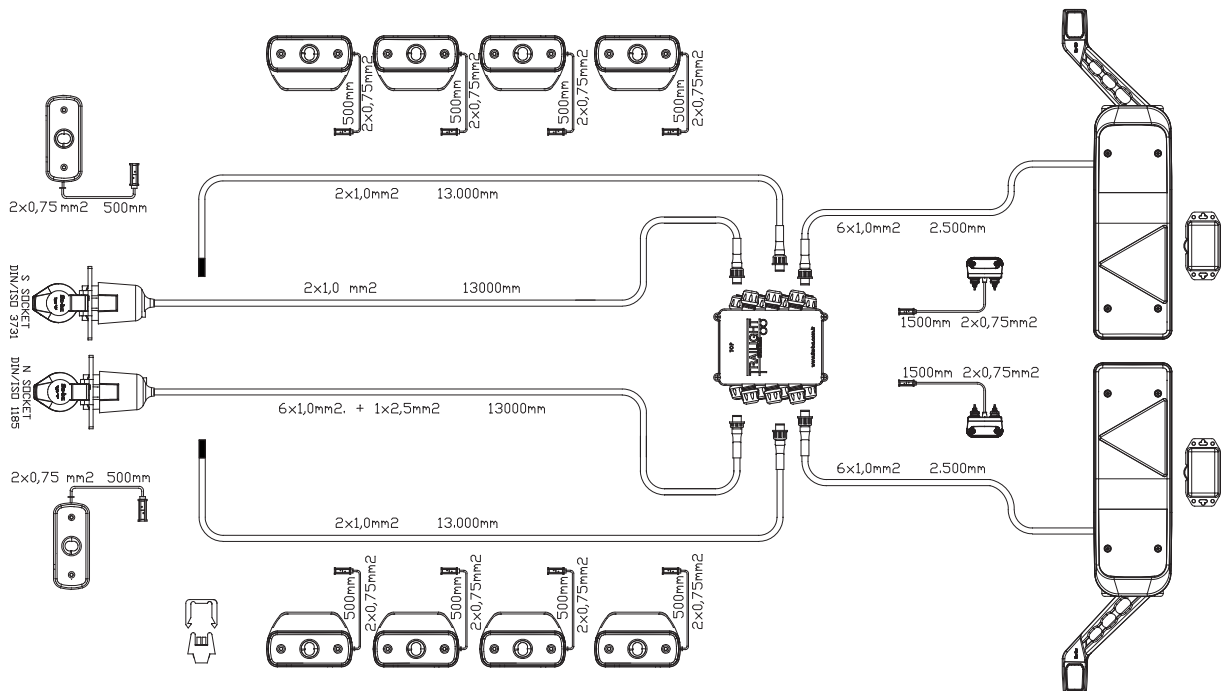

8512-K2T13B5P5-F KARYA (KARIA) TRAILIGHT SET T1355					
	K2	1580-M207R00-A	J.B.MULTILAMP STOP LAMBASI UÇ HAT İŞARET LAMBALI SAĞ J.B MULTILAMP TAIL LAMP WITH END OUTLINE MARKER RIGHT	1 Ad. /Pcs	2.500 mm kablo/harness
		1581-M207L00-A	J.B.MULTILAMP STOP LAMBASI UÇ HAT İŞARET LAMBALI SOL J.B MULTILAMP TAIL LAMP WITH END OUTLINE MARKER LEFT	1 Ad. /Pcs	2.500 mm kablo/harness
	T13	3036-M054Y30-A	J.B.YAN İŞARET LAMBASI DIŞA BAĞLANTI BRAKETLİ J.B SIDEMARKER WITH OUTSIDE BRACKET	8 Ad. /Pcs	500 mm(2x0,75) kablo/harness
	P5	3065-M011Y00-A	J.B TEK LEDLİ ÖN POZİSYON LAMBA J.B FRONT POSITION WITH SINGLE LED	2 Ad. /Pcs	500 mm (2x0,75) kablo/harness
		2030-M007Y10-A	J.B LEDLİ PLAKA LAMBASI J.B NUMBER PLATE LAMP WITH LED	2 Ad. /Pcs	1.500 mm (2x0,75) kablo/harness