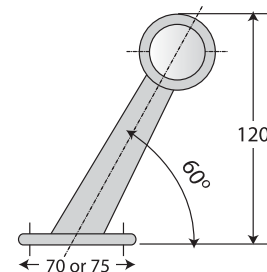

LENS + LED DEVRE

Kırmızı

Şeffaf

YD-D-0794

YD-D-0231

YD-D-0268

12 VOLTS OR 24 VOLTS