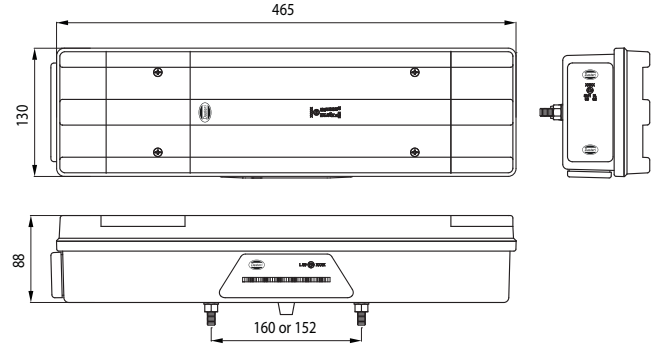

REF. No KOD No	REVERSING LAMP GERİ VİTES	REAR FOG ARKA SİS	DOUBLE TAIL & OUTLINE LAMP ARKA POZİSYON	REAR REFLEX REFLECTOR ARKA REFLEKS REFLEKTÖR	STOP FREN	FLASHER SİNYAL	SIDE REFLECTOR YAN İŞARET	NUMBER PLATE PLAKA LAMBASI	CABLE EXIT KABLO ÇIKIŞLI	ROUND PLUG SOKET
YD-D-0807 YD-D-0808	•	•	•	•	•	•	•		•	
YD-D-0809	•	•	•	•	•	•	•	•	•	
YD-D-0810 YD-D-0811	•	•	•	•	•	•	•			•
YD-D-0812	•	•	•	•	•	•	•	•		•