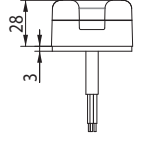

YD-D-0417

YD-D-0417

4 FUNCTION REAR LED LAMP 9-33V (Right)

Stop - Tail - Flasher - Reverse

4 FONKSİYON LED KUYRUK LAMBA 9-33V (Sağ)

Fren - Arka Pozisyon - Sinyal - Geri Vites

REF. NO.

YD-D-0418