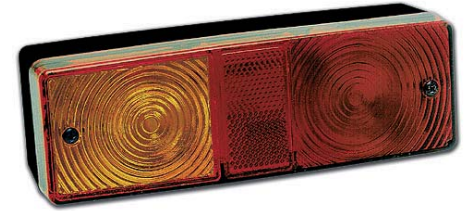

REF. NO.

TAIL - FLASHER LAMP - STOP

YD-D-0055
YD-D-0155
9612-M001Y00-A

Rear mounting with number plate illumination

LENS

With bulb

ARKA POZİSYON - SİNYAL - FREN

Arka plaka lambaları

YD-D-0055
YD-D-0155
9612-M001Y00-A

LENS

Ampullu

REF. NO.

TAIL - FLASHER LAMP - STOP - REFLEX REFLECTOR

YD-D-0016
YD-D-0118
YD-D-0016
YD-D-0118

Rear mounting

LENS

ARKA POZİSYON - SİNYAL - FREN - REFLEKS REFLEKTÖR

Arkadan montajlı

LENS

REF. NO.

FRONT POSITION - FLASHER LAMP - REFLEX REFLECTOR

YD-D-0054
YD-D-0630
YD-D-0054
YD-D-0630

Front mounting

LENS

ÖN POZİSYON - SİNYAL - REFLEKS REFLEKTÖR

Önden montajlı

LENS