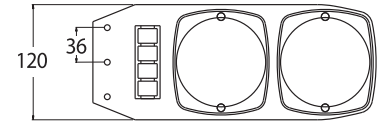

REF. NO.

YD-D-0230

TAIL - STOP - FLASHER LAMP

Tail-stop: red
flash: amber

ARKA POZİSYON - FREN - SİNYAL

Arka Pozisyon - fren: kırmızı
Sinyal: sarı

YD-D-0230

E2