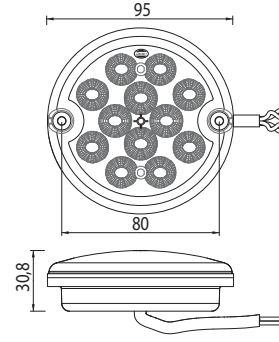

1 FONKSİYON ARKA LED LAMBA 9-33V

FOG LED LAMP / SİS LAMBASI

FOG LED LAMP WITH BASE 9-33V

SİS LAMBA ALT TABANLI 9-33V

E4

REF. NO.

YD-D-0379

YD-D-0626