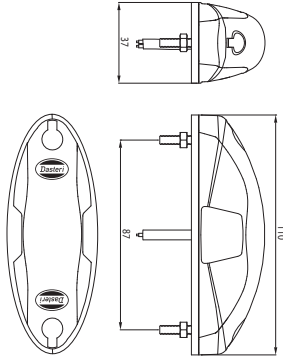

REF. NO.

MULTIPLE USE LED LAMP 9-33V

YD-D-0314

REVERSING LED LAMP 9-33V

ÇOK FONKSİYONLU LED LAMBA 9-33V

YD-D-0314

LED GERİ VİTES LAMBA 9-33V

REF. NO.