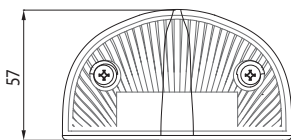

REF. NO.

YD-D-0736
YD-D-0208
YD-D-0768
YD-D-0769

NUMBER PLATE - REAR POSITION
LED LAMP

LED number plate - Tail lamp 12V
LED number plate - Tail lamp 24V
Lens unit 12V
Lens unit 24V

PLAKA LAMBASI - ARKA POZİSYON (LED)

YD-D-0736
YD-D-0208
YD-D-0768
YD-D-0769

LED plaka lambası - Arka pozisyon 12V
LED plaka lambası - Arka pozisyon 24V
Lens (12V)
Lens (24V)