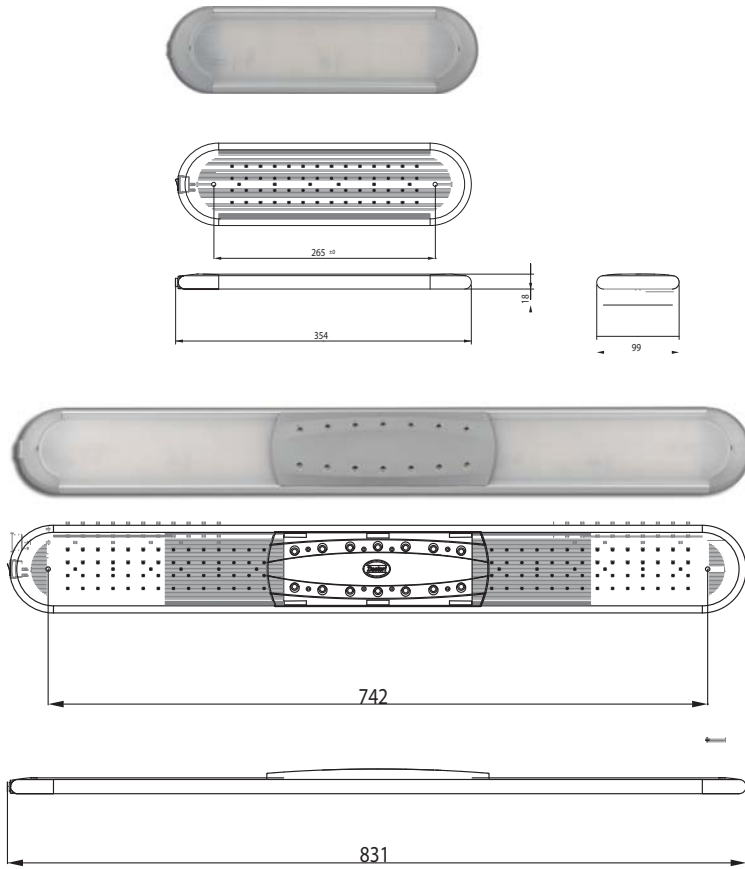

REF. NO.

YD-D-0391

SERIES DSPN LED INTERIOR LAMP
OUTSIDE LOOK: clear lens

28 clear leds, 3 blue night leds
(with switch) 234mm, 12V

YD-D-0786

28 clear leds, 3 blue night leds
(with switch) 234mm, 24V

YD-D-0394

112 clear leds, 12 blue night leds
(with switch) 831mm, 12V

YD-D-0787

112 clear leds, 12 blue night leds
(with switch) 831mm, 24V

LED İÇ AYDINLATMA LAMBASI

YD-D-0391

28 Ledli, 12V, anahtarlı

YD-D-0786

28 Ledli, 24V, anahtarlı

YD-D-0394

112 Ledli, 12V, anahtarlı

YD-D-0787

112 Ledli, 24V, anahtarlı