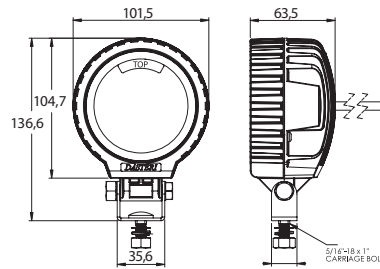

Technical Specifications / Teknik Özellikler

Input Voltage	10-50V DC
Voltaj Girişi	10-50V DC
Current	1,1 - 1,3 Amps in 12 V DC, 0,4-0,5 Amps in 24V DC
Akım	12 V DC'de 1,1 - 1,3 Amps, 24 V DC'de 0,4-0,5 Amps
Reverse Polarity	Protected
Ters Bağlantı	Korumalı
Type of Leds	4 leds SMT
Led Tipi	4 led SMT
Operating Temperature	-40 °C to +60 °C
Çalışma Sıcaklığı	-40 °C to +60 °C
Light Output	500 Lumens
Işık Çıkışı	500
Optical Distribution	Spot 10° Work 40° Hor X 25° Vert
Optik Yayımlım	Spot 10°, Çalışma Işığı Yatay 40° Dikey 25°
Dust - Tight:	IP 6X
Toz Geçirmezliği	IP 6X
Water - Tight:	IP X7
Su Geçirmezliği	IP X7