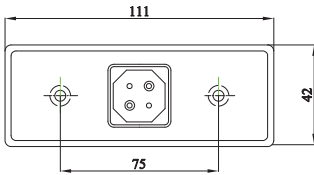

REF. NO.

3070-M002Y20-A
3070-M003Y20-A
3070-M004Y20-A

Led system rear position lamp with ttr harness 24V (4 Led)
Led system rear position lamp with socket 24V (4 Led)
Led system rear position lamp with trailight click harness 500mm. 24V (4 Led)

3070-M002Y20-A
3070-M003Y20-A
3070-M004Y20-A

Led sistem arka pozisyon lambası ttr tesisatlı 24V (4 Led)
Led sistem arka pozisyon lambası soketli 24V (4 Led)
Led sistem arka pozisyon lambası trailight klik tesisatlı 500mm. 24V (4 Led)

E9