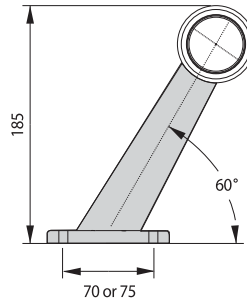

LENS

Kırmızı
Şeffaf