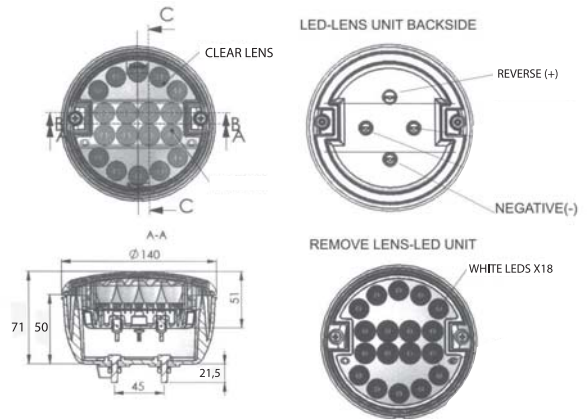

REF. NO.

YD-D-0307

1 FUNCTION LED LAMP 9-33V

LED REVERSING LAMP 9-33V

YD-D-0307

1 FONKSİYON LED LAMBA 9-33V

LED GERİ VİTES LAMBA 9-33V

E11