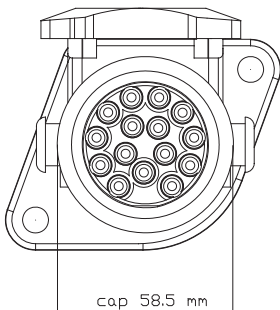

REF. NO.

9535-M001Y10-A

15 PIN SOCKET WITH TWO OUTPUT

9535-M002Y10-A

15 PIN SOCKET WITH SINGLE OUTPUT

9535-M001Y10-A

15 PINLİ SOKET ÇİFT ÇIKIŞLI

9535-M002Y10-A

15 PINLİ SOKET TEK ÇIKIŞLI