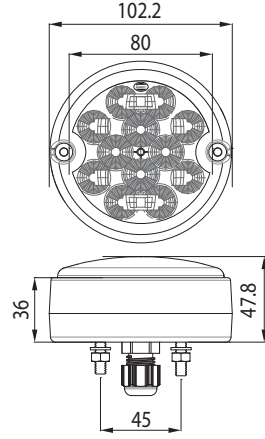

REF. NO.

YD-D-0372

YD-D-0372

**2 FUNCTION FRONT LED LAMP WITH
BASE 9-33V**

FRONT POSITION - FRONT FLASH

**2 FONKSİYON ÖN LED LAMBA 9-33V
ALT TABANLI**

ÖN POZİSYON - ÖN SİNYAL

REF. NO.