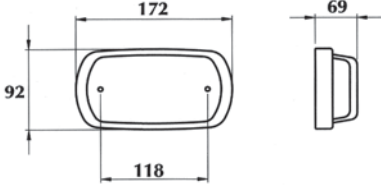

REF. NO.

YD-D-0666
YD-D-0667
YD-D-0668

TAIL - STOP - FLASHER LAMP

Black rim
Chrome - type rim

LENS

ARKA POZİSYON - FREN - SİNYAL

YD-D-0666
YD-D-0667
YD-D-0668

Siyah çerçeve
Krom Çerçeve

LENS