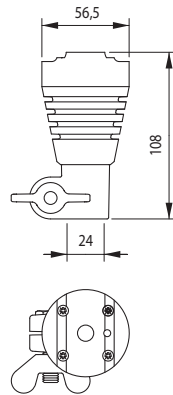

REF. NO.

YD-D-0833

MOUNTING BASE (Fastening on tube, flexible)

MONTAJ APARATI (Tepe ikaz ve çalışma lambaları)

Tepe ikaz lambaları (YD-D-0477 / YD-D-0481 /
YD-D-0485 / YD-D-0489 / YD-D-0340 / YD-D-0339 /
YD-D-0341 / YD-D-0500)

ve

Çalışma lambaları (YD-D-0364 / YD-D-0365 /
YD-D-0440 / YD-D-0265 / YD-D-0681 / YD-D-0289 /
YD-D-0682 / YD-D-0288 / YD-D-0683 / YD-D-0039)
için esnek montaj aparatı