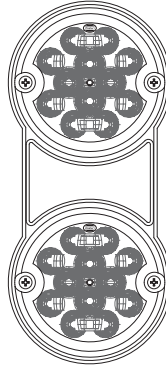

RIGHT
STOP - TAIL - FLASHER - AND REFLEX REFLECTOR - REVERSING LAMP (E4)

LEFT
STOP - TAIL - FLASHER - AND REFLEX REFLECTOR - REAR FOG (E4)

SAĞ
FREN - ARKA POZİSYON - SİNYAL - REFLEKS REFLEKTÖR - GERİ VİTES (E4)

SOL
FREN - ARKA POZİSYON - SİNYAL - REFLEKS REFLEKTÖR - ARKA SİS (E4)

Dust - Tight : IP 6X
Toz Geçirmezlik : IP 6X
Water - Tight : IP X7
Su Geçirmezlik : IP X7