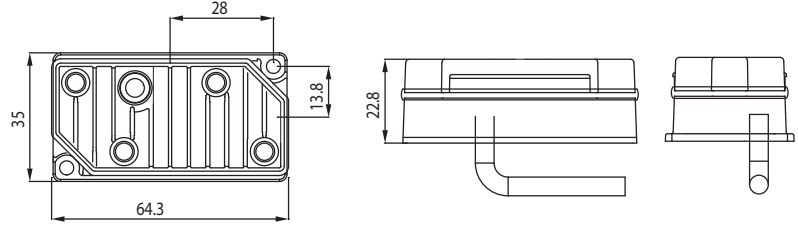

3 LED FLAŞ LAMBA 10-30V

sarı ledli
mavi ledli
kırmızı ledli
beyaz ledli