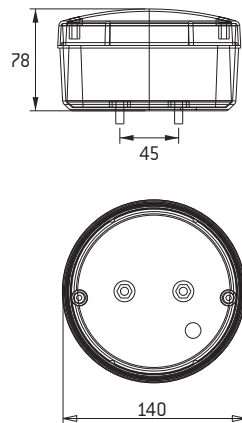

1x21W

REF. NO.

YD-D-0217

YD-D-0650

YD-D-0217

YD-D-0650

MULTIPLE - USE LAMP

Reversing clear