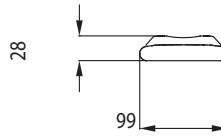

REF. NO.

INTERIOR LAMP WITH 12 LEDS

YD-D-0395

Interior lamp 24V clear

YD-D-0772

Interior lamp 12V clear

12 LEDLİ İÇ AYDINLATMA LAMBASI

YD-D-0395

24V İç aydınlatma lambası

YD-D-0772

12V İç aydınlatma lambası