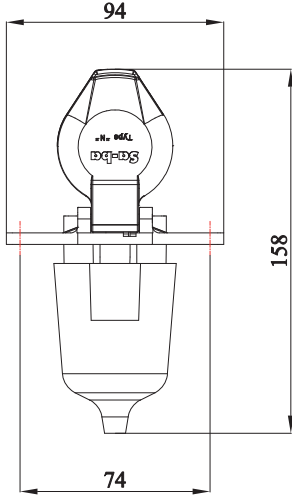

TD010-06

ELEKTRİK DAĞITIM KUTUSU 8 SOKETLİ

REF. NO.

YD-D-0274

JUNCTION BOX WITH 6/12 SOCKET

YD-D-0274

ELEKTRİK DAĞITIM KUTUSU 6/12 SOKETLİ

REF. NO.