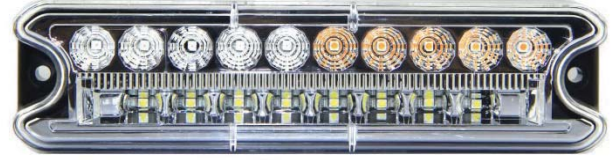

YD-D-0417

YD-D-0417

4 FUNCTION REAR LED LAMP 9-33V (Right)

Stop - Tail - Flasher - Reverse

4 FONKSİYON LED KUYRUK LAMBA 9-33V (Sağ)

Fren - Arka Pozisyon - Sinyal - Geri Vites

REF. NO.

YD-D-0418