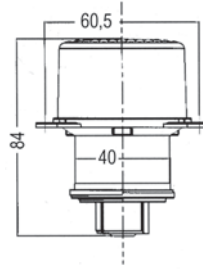

REF. NO.

1070-M002Y00-A
1070-M025Y00-A
1070-M043Y00-A
1070-M123Y20-A
1070-M143Y20-A
1070-M160Y20-A
1070-M080Y30-A

MULTIPLE USE LAMP

Front signal lamp (1x21W)
Front position lamp (1x5W)
Reversing lamp (1x21W)
Rear position lamp (1x5W)
Stop lamp (1x21W)
Fog lamp(1x21W)
Rear signal lamp(1x21W)