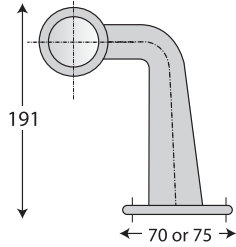

REF. NO.

9500-M005Y00-A
9500-M004Y00-A

YD-D-0176
YD-D-0177

9500-M005Y00-A
9500-M004Y00-A

YD-D-0176
YD-D-0177

MARKER LAMP

With harness without bulb
With click harness and bulb

LENS

Red
Clear

UÇ HAT İŞARET LAMBASI

Tesisatlı, ampulsüz
Klik tesisatlı ve ampullü

LENS

Kırmızı
Şeffaf

1x5W