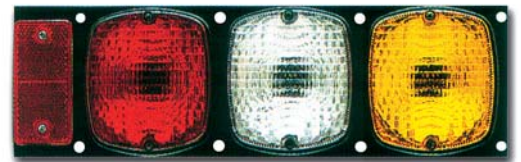

ARKA POZİSYON - FREN - GERİ VİTES REFLEKS REFLEKTÖR

Arka pozisyon - fren : kırmızı
Sinyal, sarı
Geri vites : şeffaf
Refleks reflektör : kırmızı

YD-D-0232

E2