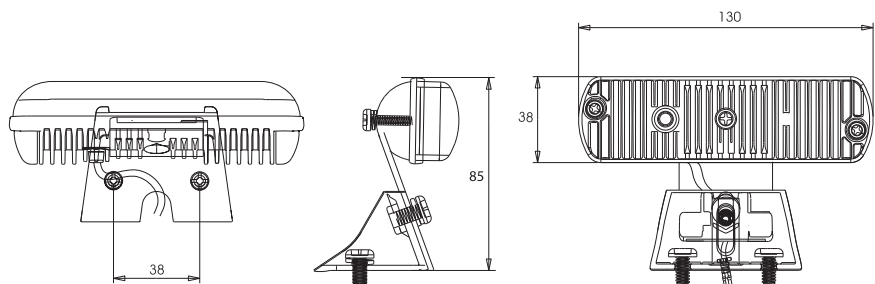

LED FLAŞ LAMBA 10-30V

sarı ledli
mavi ledli
kırmızı ledli
beyaz ledli
mavi-kırmızı ledli