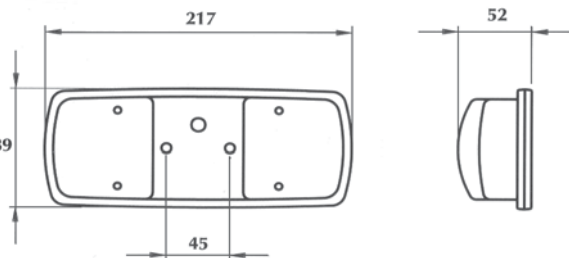

REF. NO.

YD-D-0639
YD-D-0640
YD-D-0641

TAIL - STOP - FLASHER - REVERSING LAMP

Left - right, for surface / flush mounting
Left, with illumination for number plates
for surface mounting

LENS

ARKA POZİSYON - FREN - SİNYAL - GERİ VİTES

YD-D-0639
YD-D-0640
YD-D-0641

Sol - sağ yüzeyler / gömme montajlı
Sol, plaka lambalı / yüzey montajlı

LENS