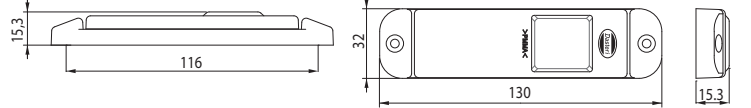

3 LEDLİ, REFLEKS REFLEKTÖRLÜ YAN İŞARET LAMBASI (9-33V)

9513-M001Y00-A
9517-M002Y00-A

Sarı lensli 9-33V, 1000mm kablolu
Klik kablolu (1000mm)