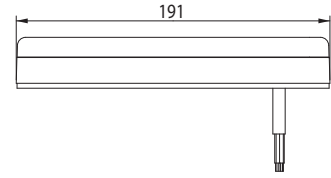

YD-D-0417

YD-D-0417

4 FUNCTION REAR LED LAMP 9-33V (Right)

Stop - Tail - Flasher - Reverse

4 FONKSİYON LED KUYRUK LAMBA 9-33V (Sağ)

Fren - Arka Pozisyon - Sinyal - Geri Vites

REF. NO.

YD-D-0418