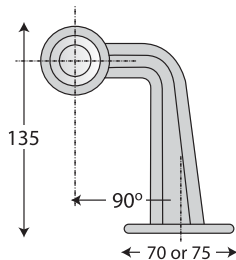

REF. NO.

YD-D-0235

YD-D-0231

YD-D-0268

YD-D-0235

YD-D-0231

YD-D-0268

MARKER LAMP WITH 3 LED

Red - Clear

LENS WITH 3 LEDS - FIXED

Red

Clear

3 LEDLİ UÇ HAT İŞARET LAMBASI

Kırmızı - Şeffaf

LENS + LED DEVRE

Kırmızı

Şeffaf

E2

12 VOLTS OR 24 VOLTS