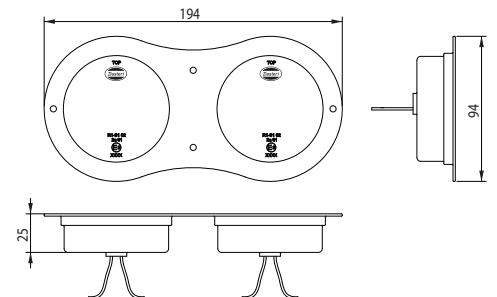

7 - FUNCTION LED LAMP (10-30V)

7 - FONKSİYON - LED LAMBA (10-30V)

REVERSING LAMP (Right) - REAR FOG (Left) - DOUBLE TAIL
- TRIANGLE REFLEX REFLECTOR - DOUBLE STOP - DOUBLE
FLASHER - END OUTLINE MARKER LAMP

GERİ VİTES (Sağ) - ARKA SIS (Sol) - ARKA POZİSYON
ÜÇGEN REFLEKS REFLEKTÖR - ÇİFT FREN - ÇİFT SİNYAL
UÇ HAT İŞARET LAMBASI

REF. No KOD No	R / L SAĞ / SOL	REVERSING LAMP GERİ VİTES	REAR FOG ARKA SIS	DOUBLE TAIL ARKA POZİSYON	TRIANGLE REFLEX REFLECTOR ÜÇGEN REFLEKS REFLEKTÖR	DOUBLE STOP İKİLİ FREN	DOUBLE FLASHER İKİLİ SİNYAL	LED MARKER LED İŞARET LAMBASI	ROUND PLUG 7 PIN SOKET
YD-D-0819	R	•		•	•	•	•	•	•
YD-D-0820	L		•	•	•	•	•	•	•

3 FUNCTION REAR LED LAMP 24V

3 FONKSİYON LED LAMBA 24V

REF. NO.

YD-D-0821

3 FUNCTION REAR LED LAMP
Stop - Tail - flasher

YD-D-0821

3 FONKSİYONLU LED KUYRUK LAMBASI
Fren - Arka pozisyon - Sinyal

E9