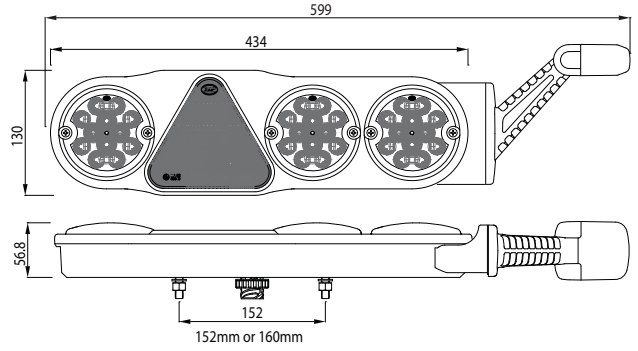

7 - FUNCTION LED LAMP (10-30V)

7 - FONKSİYON - LED LAMBA (10-30V)

REVERSING LAMP (Right) - REAR FOG (Left) - DOUBLE TAIL
- TRIANGLE REFLEX REFLECTOR - DOUBLE STOP - DOUBLE
FLASHER - END OUTLINE MARKER LAMP

GERİ VİTES (Sağ) - ARKA SIS (Sol) - ARKA POZİSYON
ÜÇGEN REFLEKS REFLEKTÖR - ÇİFT FREN - ÇİFT SİNYAL
UÇ HAT İŞARET LAMBASI

REF. No KOD No	R / L SAĞ / SOL	REVERSING LAMP GERİ VİTES	REAR FOG ARKA SIS	DOUBLE TAIL ARKA POZİSYON	TRIANGLE REFLEX REFLECTOR ÜÇGEN REFLEKS REFLEKTÖR	DOUBLE STOP İKİLİ FREN	DOUBLE FLASHER İKİLİ SİNYAL	LED MARKER LED İŞARET LAMBASI	ROUND PLUG 7 PIN SOKET
YD-D-0819	R	•		•	•	•	•	•	•
YD-D-0820	L		•	•	•	•	•	•	•

3 FUNCTION REAR LED LAMP 24V

3 FONKSİYON LED LAMBA 24V

REF. NO.

YD-D-0821

3 FUNCTION REAR LED LAMP
Stop - Tail - flasher

YD-D-0821

3 FONKSİYONLU LED KUYRUK LAMBASI
Fren - Arka pozisyon - Sinyal

E9