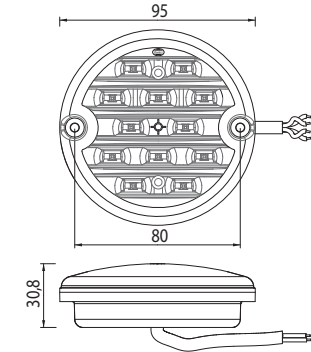

1 FUNCTION REAR LED UNIT 9-33V

1 FONKSİYON ARKA LED LAMBA 9-33V

REVERSING LED LAMP / GERİ VİTES

REVERSING LED LAMP WITH BASE 9-33V

GERİ VİTES LAMBA ALT TABANLI 9-33V

E4

REF. NO.

YD-D-0221