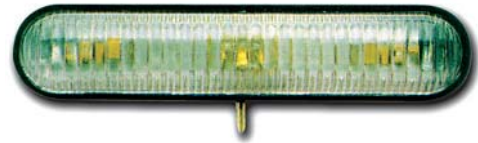

INTERIOR LAMP

Clear lens, with switch

İÇ AYDINLATMA LAMBASI

Şeffaf lensli, düğmeli