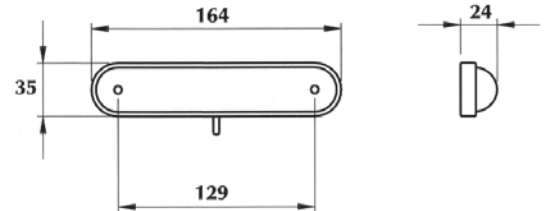

INTERIOR LAMP

Clear lens, with switch

İÇ AYDINLATMA LAMBASI

Şeffaf lensli, düğmeli