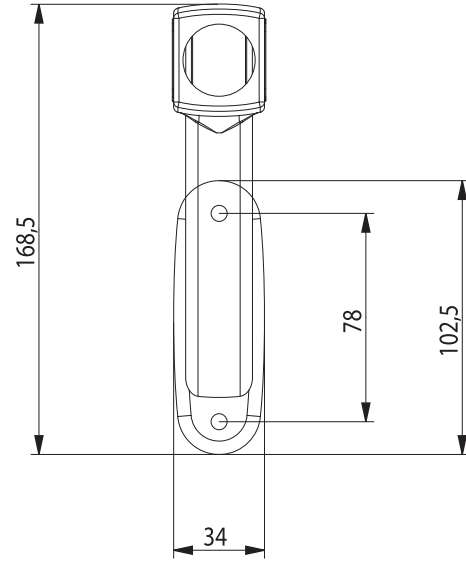

REF. NO.

9600-M002L00-A

9600-M002R00-A

YD-D-0295

9600-M002L00-A

9600-M002R00-A

YD-D-0295

MARKER LAMP

RED - CLEAR - AMBER LENS

With bulb and 1500mm click harness, left

With bulb and 1500mm click harness, right

LENS

Red - clear - amber

UÇ HAT İŞARET LAMBASI

KIRMIZI - ŞEFFAF - SARI LENSİLİ

1500mm klik tesisatlı ve ampullü, sol

1500mm klik tesisatlı ve ampullü, sağ

LENS

Kırmızı - Şeffaf - Sarı

E9

1x4W