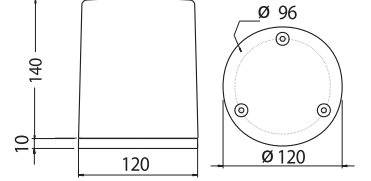

REF. NO.

YD-D-0350

ROTATING BEACON 12V
TEPE DÖNER LAMBA 12V
amber dome / sarı lensli

YD-D-0351

ROTATING BEACON 24V
TEPE DÖNER LAMBA 24V
amber dome / sarı lensli

YD-D-0512
YD-D-0513
YD-D-0514

DOME   **LENS**
amber   sarı
red   kırmızı
blue   mavi

FOR AMBER
SARI LENS Lİ İÇİN