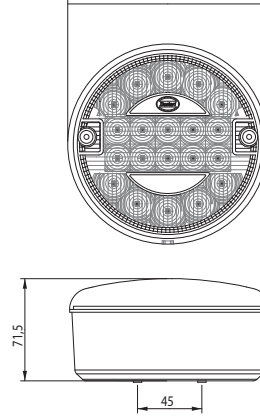

REF. NO.

YD-D-0305

YD-D-0305

3 FUNCTION LED LAMP 9-33V

TAIL - STOP - FLASHER

3 FONKSİYON LED LAMBA 9-33V

ARKA POZİSYON - FREN - SİNYAL

E4