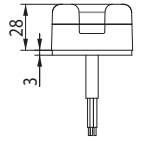

4 FONKSİYON LED KUYRUK LAMBA 9-33V (Sol)

Fren - Arka Pozisyon - Sinyal - Geri Vites