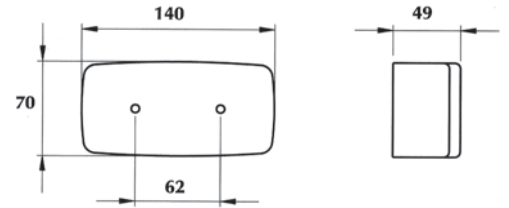

REF. NO.

MULTIPLE USE LAMP

YD-D-0410

amber, with bracket for fixing on horizontal / vertical surfaces

YD-D-0411

red, with bracket for fixing on horizontal / vertical surfaces

YD-D-0412

clear, with bracket for fixing on horizontal / vertical surfaces

LENS

YD-D-0746

Lens, amber

YD-D-0130

Lens, red

YD-D-0747

Lens, clear

ÇOK FONKSİYONLU LAMBA

YD-D-0410

Sarı, sabitleme aparatlı

YD-D-0411

Kırmızı, sabitleme aparatlı

YD-D-0412

Şeffaf, sabitleme aparatlı

LENS

YD-D-0746

sarı

YD-D-0130

kırmızı

YD-D-0747

şeffaf