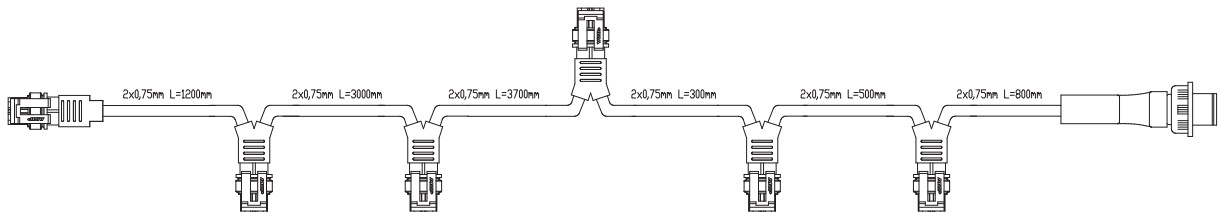

Plug & Play Trailight Systems can be manufacture concerning to the demand of customer.

Araç tiplerine ve istenen fonksiyonlara uygun şekilde Tak-Çalıştır Trailight Sistemler ölçülendirilmekte ve hazırlanabilmektedir.