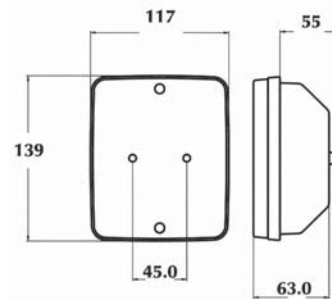

LENS

Şeffaf lens

YD-D-0665

YD-D-0140

YD-D-0665