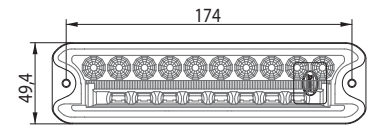

4 FONKSİYON LED KUYRUK LAMBA 9-33V (Sol)

Fren - Arka Pozisyon - Sinyal - Geri Vites