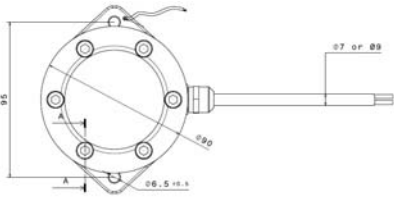

REF. NO.

1590-M001Y00-A	24V x 25W
1590-M002Y00-A	12V x 25W
1590-M003Y00-A	110V x 25W
1590-M004Y00-A	220V x 25W

Use	For marine & vechiles
Operating Conditions	+60 °C -30 °C
Bulb Voltage-Power	12V-24V DC and 110V-230V AC / 25W
Type of Bulb	BA15d.
Resistance	Atex Level 4
Lens	Tempered Glass
Housing Metarial	Aluminum die casting EN AC 43200 / AISi10Mg
Fixing	M6 inox imbus bolt A1
Cable gland	Nickel plated brass IP68 cable gland
Weight	1.500gr ± 50gr
Type of fixing	Horizontal - Vertical positions axis of bolt connection is 95mm.

CABLE

Conductive	Annealed stranded flexible copper wires
Isolation	Rubber compound (HD 22.1S4 / EI4) (50525-2-21)
Sheath	Rubber (HD 22.1 S4 / EM3)
Color	Black
Flame retardancy	DIN VDE 0482 Part 265-2-1, EN 50265-2-1, IEC 60332-1
Ozone Resistance	DIN VDE 0472 Part 805
Warning of danger	Before opening the enclosure make that the apparatus is disconnected from the voltage

Kullanım yeri	Her türlü kara deniz araçları
Çalışma koşulları	+60 °C -30 °C
Ampul Voltaj - Gücü	12V-24V DC and 110V-230V AC / 25W
Ampul tipi	BA15d.
Dayanım	T4 seviye ısıya, gaza, patlamaya dayanıklı / Atex Level 4
Lens	Isıya dayanıklı temper cam
Gövde Malzemesi	Aluminyum
Bağlantı	M6 ikili cıvata ile
Rakor	Nikel kaplamalı pirinç IP68
Ağırlık	1.500gr ± 50gr
Bağlantı yeri - şekli	Yatay - dikey (düz/ters) pozisyonda cıvata bağlantı eksenini 95mm. olacak, lamba ağırlığını taşıyacak şekilde

KABLO

İletken	Bükülü tavlı bakır teller (HD 383 Class 5)
İzolasyon	Kauçuk bileşik (HD 22.1S4 / EI4) (50525-2-21)
Dış kılıf	Kauçuk bileşik (HD 22.1 S4 / EM3)
Renk	Siyah
Yanmazlık	DIN VDE 0482 Part 265-2-1, EN 50265-2-1, IEC 60332-1
Ozon dayanımı	DIN VDE 0472 Part 805
Tehlike uyarısı	Enerji kestikten sonra aç