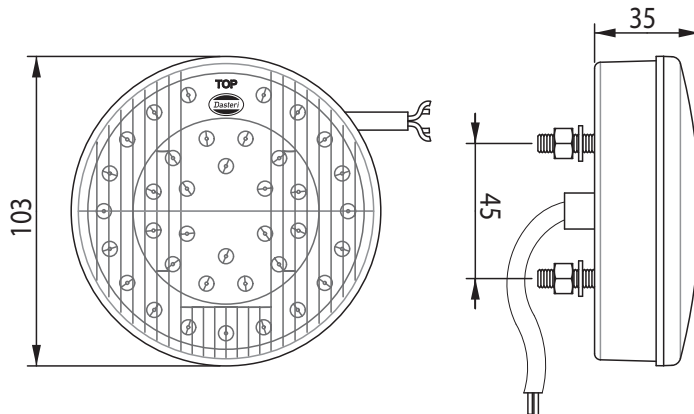

REF. NO.

YD-D-0222

1 FUNCTION LED LAMP, 12V (IP-67)

Reverse 38 leds

YD-D-0243

1 FUNCTION LED LAMP, 24V (IP-67)

Reverse 38 leds

YD-D-0222

1 FONKSIYON LED LAMBA, 12V (IP-67)

Geri vites 38 ledli

YD-D-0243

1 FONKSIYON LED LAMBA, 24V (IP-67)

Geri vites 38 ledli