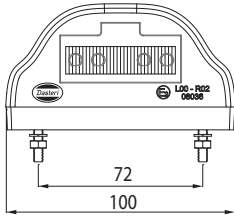

REF. NO.

YD-D-0735
YD-D-0229
YD-D-0766
YD-D-0767

NUMBER PLATE LED LAMP

LED number plate lamp 12V
LED number plate lamp 24V
Lens unit 12V
Lens unit 24V

LED PLAKA LAMBASI

YD-D-0735
YD-D-0229
YD-D-0766
YD-D-0767

LED plaka lambası 12V
LED plaka lambası 24V
Lens (12V)
Lens (24V)