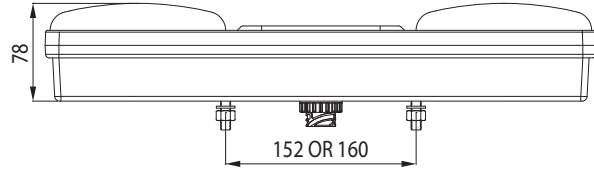

YD-D-0307

1 FONKSİYON LED LAMBA 9-33V

LED GERİ VİTES LAMBA 9-33V

E11

LOW BATTERY CONSUMPTION

DÜŞÜK ENERJİ TÜKETİMİ

RIGHT
REVERSING LAMP - TAIL - STOP - FLASHER (E4)
TRIANGLE-REFLEX REFLECTOR AND SIDE MARKER LED LAMP (E2)