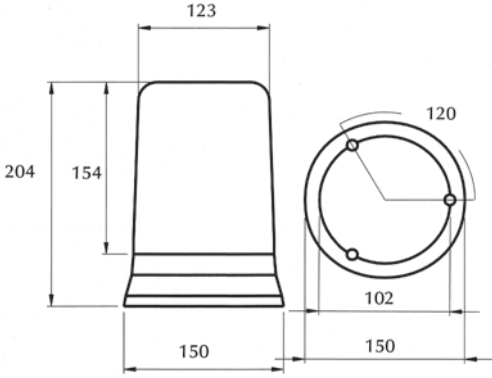

YD-D-0024

ROTATING BEACON 24V
TEPE DÖNER LAMBA 24V
amber dome / sarı lens

YD-D-0474
YD-D-0475
YD-D-0476

DOME **LENS**
amber sarı
red kırmızı
blue mavi

E2

REF. NO.

YD-D-0058

ROTATING BEACON 12V - MAGNETIC BASE
TEPE DÖNER LAMBA 12V - MIKNATIS ve
ÇAKMAK GİRİŞ KABLOLU
amber dome / sarı lens