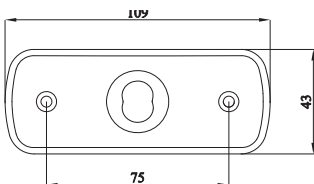

REF. NO.

3075-M001Y20-A
3075-M002Y20-A
3075-M003Y20-A

Led rear position with socket 24V (1 Led)
Led rear position with ttr cable harness 24V (1 Led)
Led rear position with ttr trailight click cable harness 500mm. 24V (1 Led)

3075-M001Y20-A
3075-M002Y20-A
3075-M003Y20-A

Led arka pozisyon soketli 24V (1 Led)
Led arka pozisyon ttr kablo tesisatlı 24V (1 Led)
Led arka pozisyon ttr trailight klik tesisat 500mm. 24V (1 Led)

E9