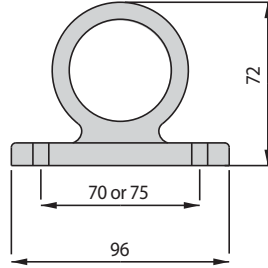

REF. NO.

9500-M019Y00-A
9500-M020Y00-A

YD-D-0176
YD-D-0177

9500-M019Y00-A
9500-M020Y00-A

YD-D-0176
YD-D-0177

MARKER LAMP

With harness without bulb
With click harness and bulb

LENS

Red
Clear

UÇ HAT İŞARET LAMBASI

Tesisatlı, ampulsüz
Klik tesisatlı ve ampullü

LENS

Kırmızı
Şeffaf