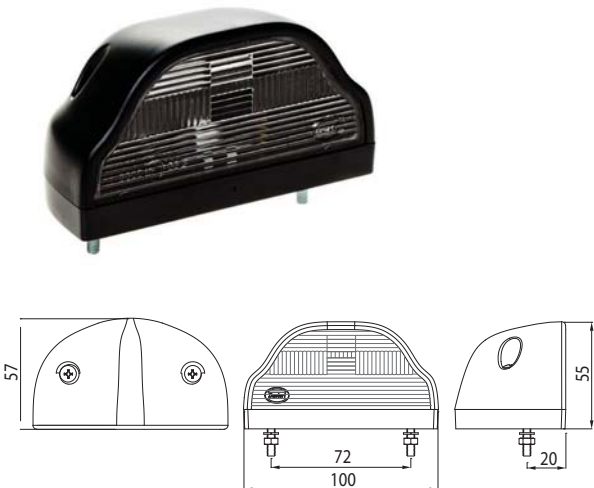

TAIL - NUMBER PLATE LAMP

Without bulb and harness

PLAKA LAMBASI

Ampulsüz ve tesisatsız

E2

1x5W

REF NO.

YD-D-0206