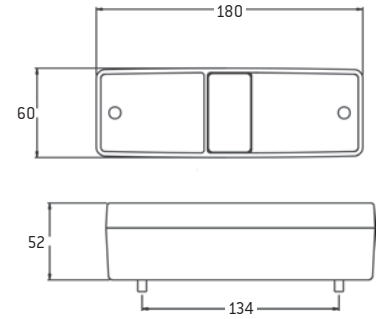

REF. NO.

TAIL - FLASHER LAMP - STOP

YD-D-0055
YD-D-0155
9612-M001Y00-A

Rear mounting with number plate illumination

LENS

With bulb

ARKA POZİSYON - SİNYAL - FREN

Arka plaka lambaları

YD-D-0055
YD-D-0155
9612-M001Y00-A

LENS

Ampullu

REF. NO.

TAIL - FLASHER LAMP - STOP - REFLEX REFLECTOR

YD-D-0016
YD-D-0118
YD-D-0016
YD-D-0118

Rear mounting

LENS

ARKA POZİSYON - SİNYAL - FREN - REFLEKS REFLEKTÖR

Arkadan montajlı

LENS

REF. NO.

FRONT POSITION - FLASHER LAMP - REFLEX REFLECTOR

YD-D-0054
YD-D-0630
YD-D-0054
YD-D-0630

Front mounting

LENS

ÖN POZİSYON - SİNYAL - REFLEKS REFLEKTÖR

Önden montajlı

LENS