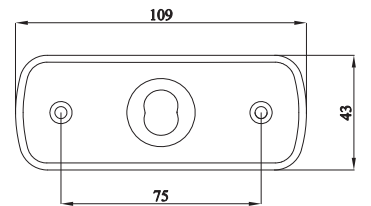

REF. NO.

3036-M003Y30-A	Led sidemarker with socket 12V
3036-M004Y30-A	Led sidemarker with ttr cable harness 12V
3036-M001Y30-A	Led sidemarker with socket 24V
3036-M002Y30-A	Led sidemarker with ttr cable harness 24V
3036-M016Y30-A	Led sidemarker with ttr trailight click cable harness 500mm. 24V
3036-M017Y30-A	Led sidemarker with ttr trailight click cable harness 1000mm. 24V

3036-M003Y30-A	Led yan işaret lambası soketli 12V
3036-M004Y30-A	Led yan işaret lambası ttr kablolu tesisatlı 12V
3036-M001Y30-A	Led yan işaret lambası soketli 24V
3036-M002Y30-A	Led yan işaret lambası ttr kablolu tesisatlı 24V
3036-M016Y30-A	Led ttr trailight klik tesisat 500mm. 24V
3036-M017Y30-A	Led yan işaret lambası ttr trailight klik tesisat 1000mm. 24V