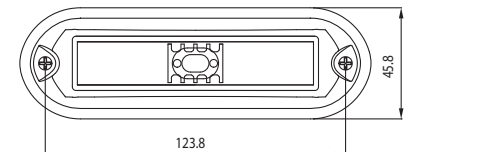

6 LEDLİ FLAŞ LAMBA 10-30V - Siyah çerçevesi

sarı ledli
mavi ledli
kırmızı ledli
beyaz ledli
mavi-kırmızı ledli

YD-D-0466
YD-D-0467
YD-D-0468
YD-D-0469
YD-D-0470