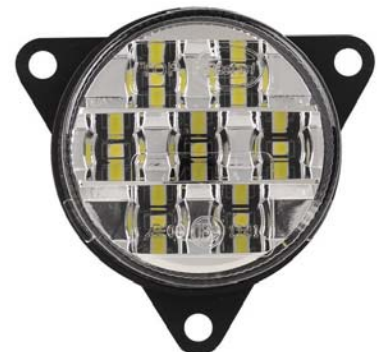

REF. NO.

MULTIPLE USE LED LAMP 9-33V

YD-D-0314

REVERSING LED LAMP 9-33V

ÇOK FONKSİYONLU LED LAMBA 9-33V

YD-D-0314

LED GERİ VİTES LAMBA 9-33V