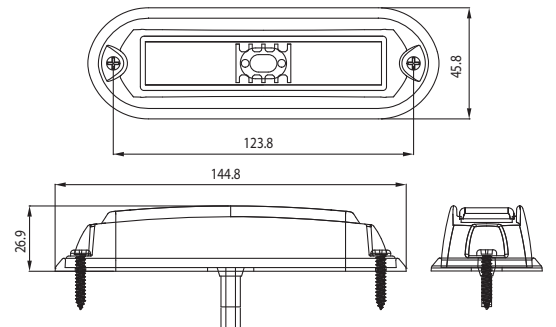

6 LEDLİ FLAŞ LAMBA 10-30V - Siyah çerçevesi

sarı ledli
mavi ledli
kırmızı ledli
beyaz ledli
mavi-kırmızı ledli

YD-D-0466
YD-D-0467
YD-D-0468
YD-D-0469
YD-D-0470