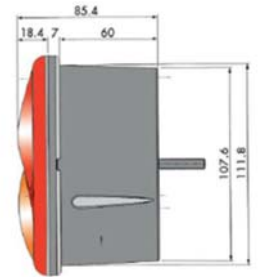

REF. NO

RI-4675-11

REAR FOG LAMP LENS
lens

RI-4689-11

REAR SIGNAL AND REVERSING LAMP LENS
lens

RI-4674-11

REAR POSITION AND REVERSING STOP LAMP
lens

RI-4675-11

ARKA SİS LAMBA CAMI
lens

RI-4689-11

ARKA SİNYAL VE GERİ VİTES CAMI
lens

RI-4674-11

ARKA POZİSYON / FREN CAMI
lens