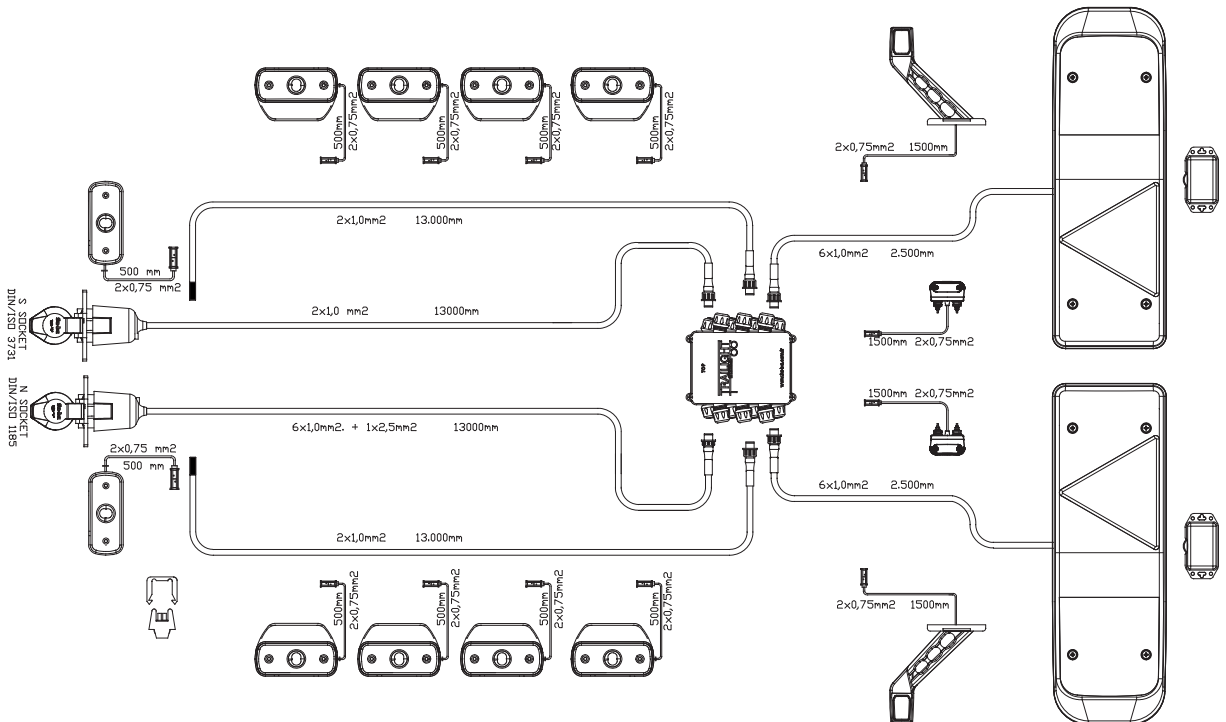

8512-K1T13B5P5-F KARYA (KARIA) TRAILLIGHT SET T1355					
	K1	1580-M206R00-A	J.B.MULTILAMP STOP LAMBASI SAĞ J.B MULTILAMP TAIL LAMP RIGHT	1 Ad./Pcs	2.500 mm kablo/harness
		1581-M206L00-A	J.B.MULTILAMP STOP LAMBASI SOL J.B MULTILAMP TAIL LAMP LEFT	1 Ad./Pcs	2.500 mm kablo/harness
	T13	3036-M054Y30-A	J.B.LEDLİ YAN İŞARET LAMBASI DIŞA BAĞLANTI BRAKETLİ J.B SIDEMARKER WITH SINGLE LED & OUTSIDE BRACKET	8 Ad./Pcs	500 mm(2x0,75) kablo/harness
	B5	9600-M009L00-A	J.B FLAMINGO UÇ HAT İŞARET LAMBASI AMPULLÜ SOL J.B END-OUTLINE MARKER FLAMINGO LEFT WITH BULB	1 Ad./Pcs	1.500 mm (2x0,75) kablo/harness
		9600-M009R00-A	J.B FLAMINGO UÇ HAT İŞARET LAMBASI AMPULLÜ SAĞ J.B END-OUTLINE MARKER FLAMINGO RIGHT WITH BULB	1 Ad./Pcs	1.500 mm (2x0,75) kablo/harness
	P5	3065-M011Y00-A	J.B TEK LEDLİ ÖN POZİSYON LAMBASI J.B FRONT POSITION WITH SINGLE LED	2 Ad./Pcs	500 mm (2x0,75) kablo/harness
		2030-M007Y10-A	J.B LEDLİ PLAKA LAMBASI J.B NUMBER PLATE LAMP WITH LED	2 Ad./Pcs	1.500 mm (2x0,75) kablo/harness