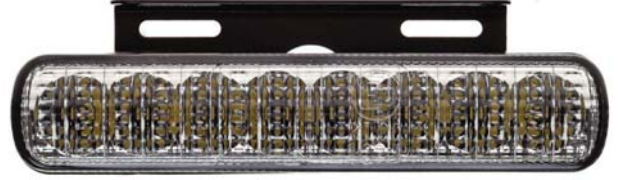

DAY RUNNING - FRONT POSITION
LED LAMP 9-33V

GÜNDÜZ FARI - ÖN POZİSYON
LED 9-33V

REF. NO.

YD-D-0434

Day running Led light - Front position

YD-D-0434

Gündüz Led farı - Ön pozisyon