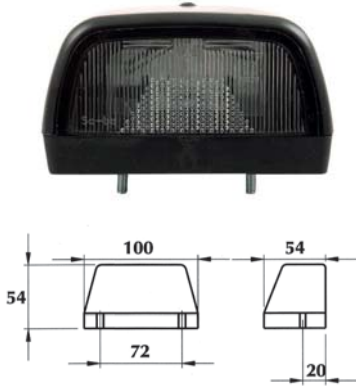

REF NO.

2020-M015Y10-A
2020-M028Y10-A

2020-M015Y10-A
2020-M028Y10-A

NUMBER PLATE LAMP

Without bulb and harness
With bulb and click harness (1500mm)

PLAKA LAMBASI

Ampulsüz ve tesisatsız
Ampullü ve tesisatlı (1500mm)

E2

1x5W