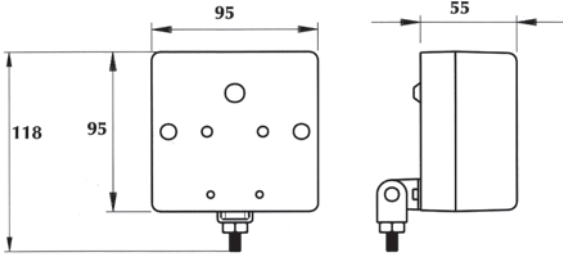

REF. NO.

YD-D-0739

YD-D-0740

YD-D-0304

YD-D-0741

YD-D-0742

YD-D-0743

MULTIPLE USE LAMP

amber, with bracket for fixing on horizontal / vertical surfaces

red, with bracket for fixing on horizontal / vertical surfaces

clear, with bracket for fixing on horizontal / vertical surfaces

LENS

Lens, amber

Lens, red

Lens, clear

ÇOK FONKSİYONLU LAMBA

Sarı, sabitleme aparatlı

YD-D-0739

YD-D-0740

YD-D-0304

Kırmızı, sabitleme aparatlı

Şeffaf, sabitleme aparatlı

LENS

sarı

YD-D-0741

kırmızı

YD-D-0742

şeffaf

YD-D-0743

E2

1x21W