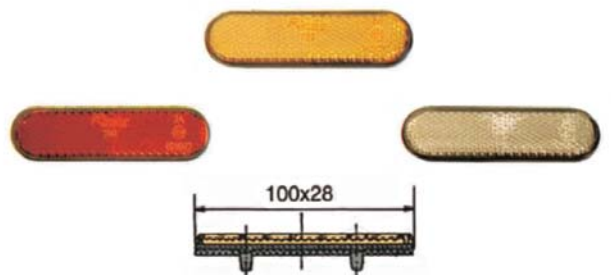

RI-700R
RI-700A
RI-700I

Kırmızı
Sarı
Beyaz

E

**ROTATING BEACONS LAMPS
TEPE DÖNER LAMBALARI**

REF. NO.

YD-D-0419
YD-D-0420
YD-D-0421

LED MINI LIGHT BAR 10-30V

For amber color LEDs (ECE Reg. 65 Cat. T)
For red color LEDs
For blue color LEDs (ECE Reg. 65 Cat. T)