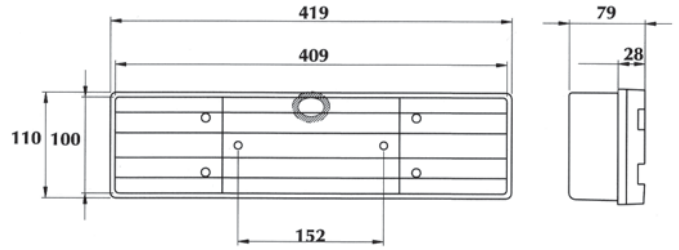

REF. NO.

YD-D-0102

TAIL - STOP - FLASH - REAR FOG LAMP

Left-hand. For surface / flush mounting

YD-D-0627

Left-hand with illumination
for number plates

YD-D-0104

LENS

ARKA POZİSYON - FREN - SİNYAL - ARKA SİS

YD-D-0102

Sol

YD-D-0627

Sol / Plaka lambası için

YD-D-0104

LENS

E2

1x10W
3x21W

REF. NO.

YD-D-0103

TAIL - STOP - FLASH - REVERSING LAMP

Right-hand. For surface / flush mounting

YD-D-0105

LENS

ARKA POZİSYON - SİNYAL - GERİ VİTES

YD-D-0103

Sağ

YD-D-0105

LENS

E2

1x10W
3x21W