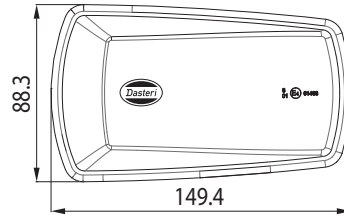

REF. NO.

FLASHER LAMP

YD-D-0073

Front or side mounting, amber

YD-D-0074

With long base

LENS

YD-D-0136

Lens, amber

SİNYAL LAMBA

YD-D-0073

Ön veya yan montajlı, sarı

YD-D-0074

Yüksek tabanlı, kırmızı

LENS

YD-D-0136

Sarı lens