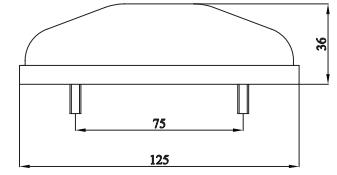

REF. NO.

3016-M002Y00-A Front position lamp clear lens

3016-M002Y20-A Rear position lamp red lens

3016-M002Y00-A Ön pozisyon lambası şeffaf cam

3016-M002Y20-A Arka pozisyon lambası kırmızı cam

E9

REF. NO.

3049-M001Y20-A Rear position lamp, red lens

3046-S001Y20-A Red lens

3049-M001Y00-A Front position lamp, clear lens

3049-M001Y30-A Clear lens

3046-S001Y00-A Side position lamp, amber lens

3046-S001Y30-A Amber lens

3049-M001Y20-A Arka pozisyon lambası kırmızı cam

3046-S001Y20-A Kırmızı lens

3049-M001Y00-A Ön pozisyon lambası şeffaf cam

3046-S001Y00-A Şeffaf lens

3049-M001Y30-A Yan pozisyon lambası amber cam

3046-S001Y30-A Sarı lens

E9