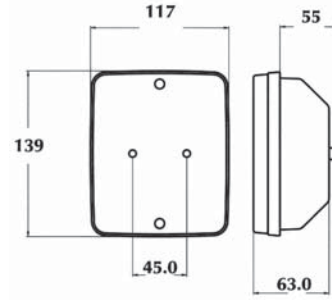

REF. NO. MULTIPLE - USE LAMP

YD-D-0661
YD-D-0662
YD-D-0015

Tail red
Stop red
Fog red

LENS

Lens red

ÇOK YÖNLÜ LAMBA

Arka pozisyon (kırmızı)
Fren (kırmızı)
Sis (kırmızı)

LENS

Kırmızı lens

YD-D-0603

YD-D-0661
YD-D-0662
YD-D-0015

YD-D-0603