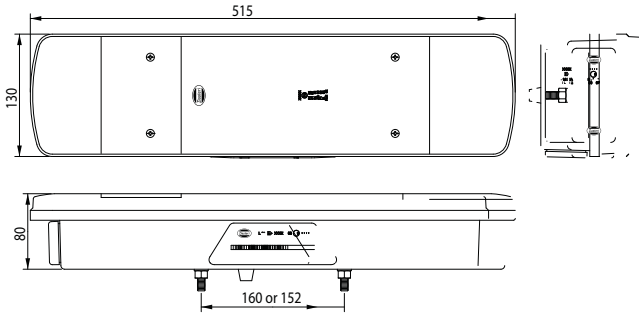

7 - FUNCTION LED LAMP (24V)

7 - FONKSİYON - LED LAMBA (24V)

REVERSING LAMP - REAR FOG - TAIL - REFLEX REFLECTOR - STOP - FLASHER - END OUTLINE LAMP

With LED number plate
With LED side marker

GERİ VİTES - ARKA SIS - ARKA POZİSYON - REFLEKS REFLEKTÖR - FREN - SİNYAL - UÇ HAT İŞARET

Ledli plaka lambalı
Ledli yan işaret lambalı

REF. No KOD No	REVERSING LAMP GERİ VİTES	REAR FOG ARKA SIS	DOUBLE TAIL & OUTLINE LAMP ARKA POZİSYON	REAR REFLEX REFLECTOR ARKA REFLEKS REFLEKTÖR	STOP FREN	FLASHER SİNYAL	SIDE REFLECTOR YAN İŞARET	NUMBER PLATE PLAKA LAMBASI	CABLE EXIT KABLO ÇIKIŞI	ROUND PLUG 7 PIN SOKET
YD-D-0813 YD-D-0814		•	•	•	•	•	•		•	
YD-D-0815	•	•	•	•	•	•	•	•	•	
YD-D-0816 YD-D-0817	•	•	•	•	•	•	•			•
YD-D-0818	•	•	•	•	•	•	•	•		•