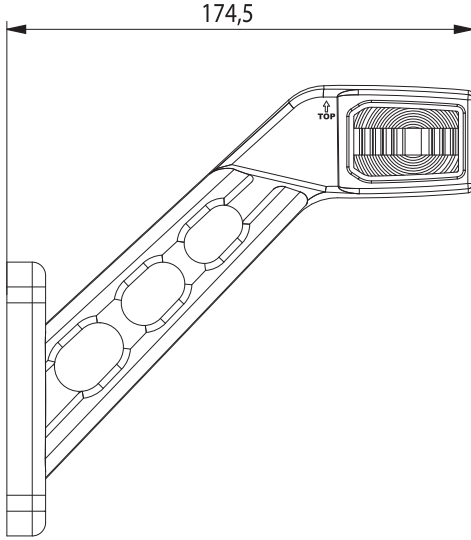

REF. NO.

9600-M002L00-A

9600-M002R00-A

YD-D-0295

9600-M002L00-A

9600-M002R00-A

YD-D-0295

MARKER LAMP

RED - CLEAR - AMBER LENS

With bulb and 1500mm click harness, left

With bulb and 1500mm click harness, right

LENS

Red - clear - amber

UÇ HAT İŞARET LAMBASI

KIRMIZI - ŞEFFAF - SARI LENSİLİ

1500mm klik tesisatlı ve ampullü, sol

1500mm klik tesisatlı ve ampullü, sağ

LENS

Kırmızı - Şeffaf - Sarı

E9

1x4W