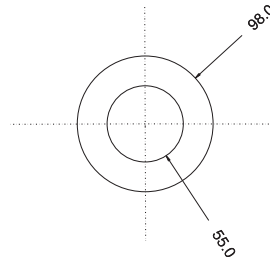

6 LEDLİ YUVARLAK ARKA POZİSYON LAMBASI 24V

Arka pozisyon (kırmızı lens)