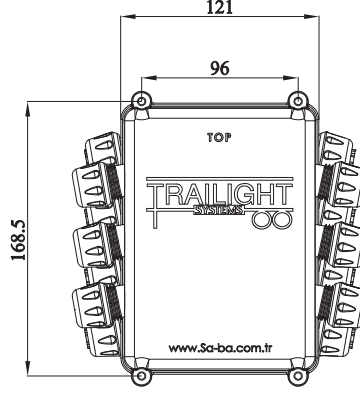

REF. NO.

TD010-02

JUNCTION BOX WITH 14 SOCKET

TD010-02

ELEKTRİK DAĞITIM KUTUSU 14 SOKETLİ