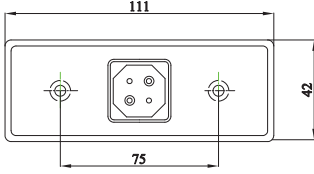

REF. NO.

3060-M002Y00-A
3060-M001Y00-A
3060-M004Y00-A

Led system front position lamp with socket 24V (4 Led)
Led system front position lamp with ttr harness 24V (4 Led)
Led system front position lamp with trailight click harness 500mm. 24V (4 Led)

3060-M002Y00-A
3060-M001Y00-A
3060-M004Y00-A

Led sistem ön pozisyon lambası soketli 24V (4 Led)
Led sistem ön pozisyon lambası ttr tesisatlı 24V (4 Led)
Led sistem ön pozisyon lambası trailight klik tesisatlı 500mm. 24V (4 Led)

E9