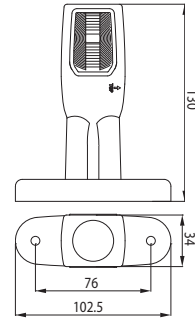

LEDLİ UÇ HAT İŞARET LAMBASI - 2 FONKSİYONLU (10-30V)

Ön pozisyon - Arka pozisyon - İşaret