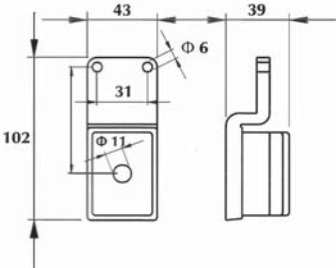

REF. NO.

YD-D-0146
YD-D-0753
YD-D-0754

END - OUTLINE MARKER, FLEXIBLE RUBBER SUPPORT

Lens clear & red
Lens all amber
Lens all red

UÇ HAT İŞARET LAMBASI, KAUÇUK DESTEKLİ

YD-D-0146
YD-D-0753
YD-D-0754

Şeffaf ve kırmızı lensli
Komple sarı lensli
Komple kırmızı lensli