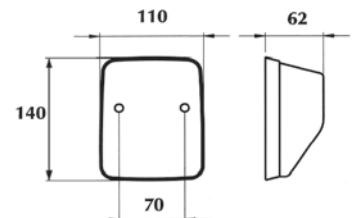

LENS

Lens amber
Lens clear

YD-D-0075
YD-D-0775

SİNYAL LAMBA
sarı lensli
şeffaf lensli

YD-D-0776
YD-D-0777

LENS
sarı lens
şeffaf lens