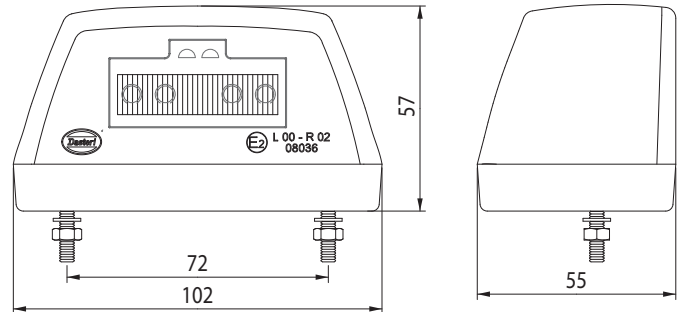

PLAKA LAMBASI - ARKA POZİSYON (LED)

Led plaka lambası - arka pozisyon (12V)
Led plaka lambası - arka pozisyon (24V)
Klik kablolu LED plaka lambası 1500mm

YD-D-0227
YD-D-0228
9084-M001Y20-A
YD-D-0225
YD-D-0226

Lens (12V)
Lens (24V)