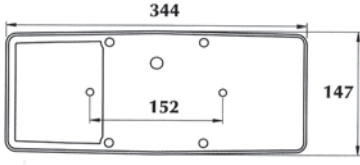

REF. NO.

TAIL - STOP - FLASHER LAMP FOR SURFACE OR FLUSH MOUNTING

YD-D-0128

Right

YD-D-0129

Left, with illumination for number plates

YD-D-0113

LENS

ARKA POZİSYON - FREN - SİNYAL

YD-D-0128

Sağ

YD-D-0129

Sol

YD-D-0113

LENS

E2

1x10W
2x21W