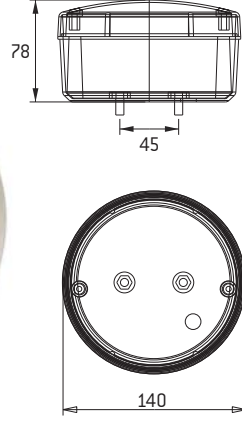

REF. NO.

YD-D-0645
YD-D-0646
YD-D-0218

YD-D-0647

YD-D-0645
YD-D-0646
YD-D-0218

YD-D-0647

TAIL - STOP - FOG LAMP

Tail lamp
Stop lamp
Fog lamp

LENS

Lens red

ARKA POZİSYON LAMBALI

Arka Pozisyon
Fren
Sis

LENS

Kırmızı lens

E2

1x5W or 1x21W