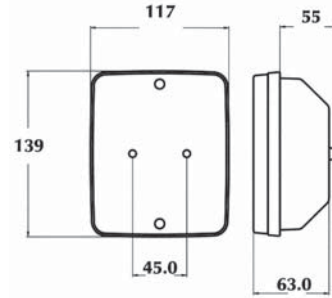

LENS

Sarı lens

YD-D-0664

YD-D-0139

YD-D-0664