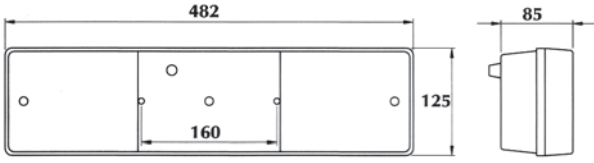

REF. NO.

YD-D-0179

YD-D-0106

YD-D-0108

TAIL - STOP - FLASHER LAMP FOR SURFACE OR FLUSH MOUNTING

Right

Left, with illumination for number plates

LENS

ARKA POZİSYON - FREN - SİNYAL

YD-D-0179

Sağ

YD-D-0106

Sol

YD-D-0108

LENS

E2