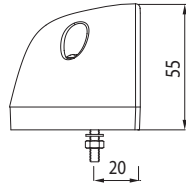

REF. NO.

YD-D-0735
YD-D-0229
YD-D-0766
YD-D-0767

NUMBER PLATE LED LAMP

LED number plate lamp 12V
LED number plate lamp 24V
Lens unit 12V
Lens unit 24V

LED PLAKA LAMBASI

YD-D-0735
YD-D-0229
YD-D-0766
YD-D-0767

LED plaka lambası 12V
LED plaka lambası 24V
Lens (12V)
Lens (24V)