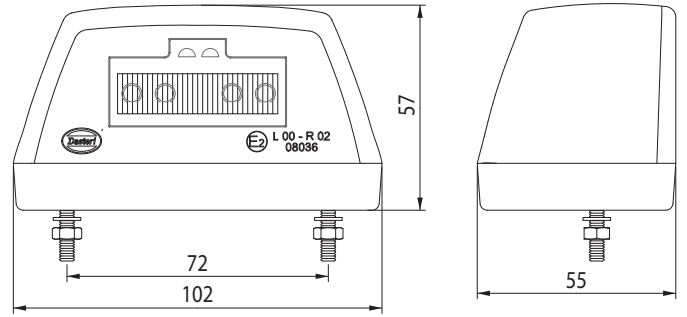

LED PLAKA LAMBASI

LED plaka lambası (12V)
LED plaka lambası (24V)
Klik kablolu LED plaka lambası 1500 mm
Lens (12V)
Lens (24V)

YD-D-0223
YD-D-0224
9083-M001Y00-A
YD-D-0780
YD-D-0781