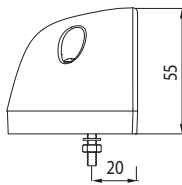

REF. NO.

YD-D-0736
YD-D-0208
YD-D-0768
YD-D-0769

NUMBER PLATE - REAR POSITION
LED LAMP

LED number plate - Tail lamp 12V
LED number plate - Tail lamp 24V
Lens unit 12V
Lens unit 24V

PLAKA LAMBASI - ARKA POZİSYON (LED)

YD-D-0736
YD-D-0208
YD-D-0768
YD-D-0769

LED plaka lambası - Arka pozisyon 12V
LED plaka lambası - Arka pozisyon 24V
Lens (12V)
Lens (24V)