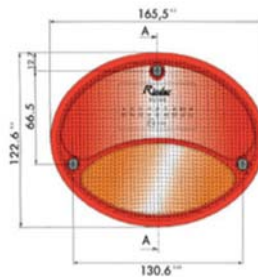

REF. NO

RI-4675-11

REAR FOG LAMP LENS
lens

RI-4689-11

REAR SIGNAL AND REVERSING LAMP LENS
lens

RI-4674-11

REAR POSITION AND REVERSING STOP LAMP
lens

RI-4675-11

ARKA SİS LAMBA CAMI
lens

RI-4689-11

ARKA SİNYAL VE GERİ VİTES CAMI
lens

RI-4674-11

ARKA POZİSYON / FREN CAMI
lens