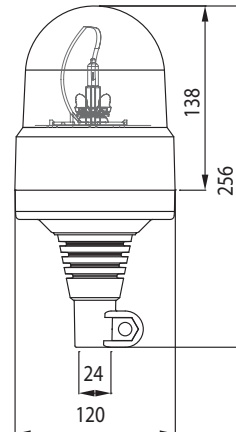

DOME LENS

amber sarı
red kırmızı
blue mavi
green yeşil

E9

12V 55W (H1)
24V 70W (H1)